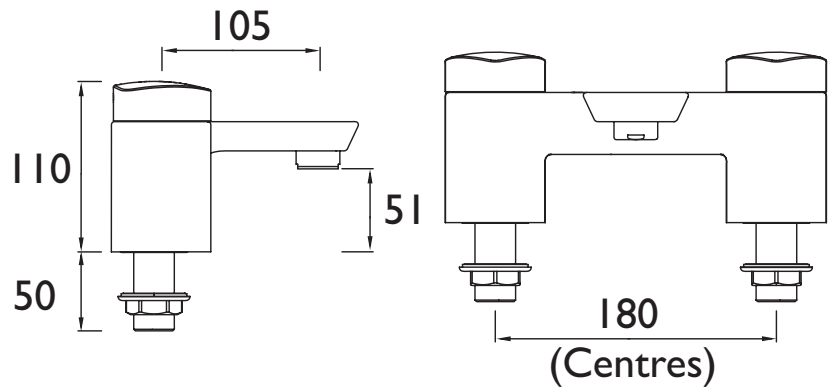

755850

BRIANNA BATH FILLER CHROME

Features:

- Brass construction
- 3/4" valve

Specification

Style:	Contemporary
Product Type:	Taps
Finish/Colour:	Chrome
Main Construction Material:	Brass
Mount Type:	Deck
Handle Type:	Round
Connection Inlet:	3/4" BSP threaded tail
Connection Outlet:	N/A
Number of Tap Holes:	2
Valve/Cartridge Type:	Manual
Plumbing System Requirements:	All
Working Pressure Range:	Min. 0.3 bar, Max. 5.0 bar
Maximum Hot Water Temperature: °C	60
Maximum Dynamic Pressure: (bar)	5
Maximum Static Pressure: (bar)	10
Flow Type:	Single
Flow Rate: (l/min @ 3 bar)	0
Isolation Included:	No

Dimensions (measurements in mm)

Flow Rates (l/min)

System Pressure (bar)	0.5	1	2	3	5
755850	34.8	52.3	74	90.6	117

THE
BATHROOM
SHOWROOM