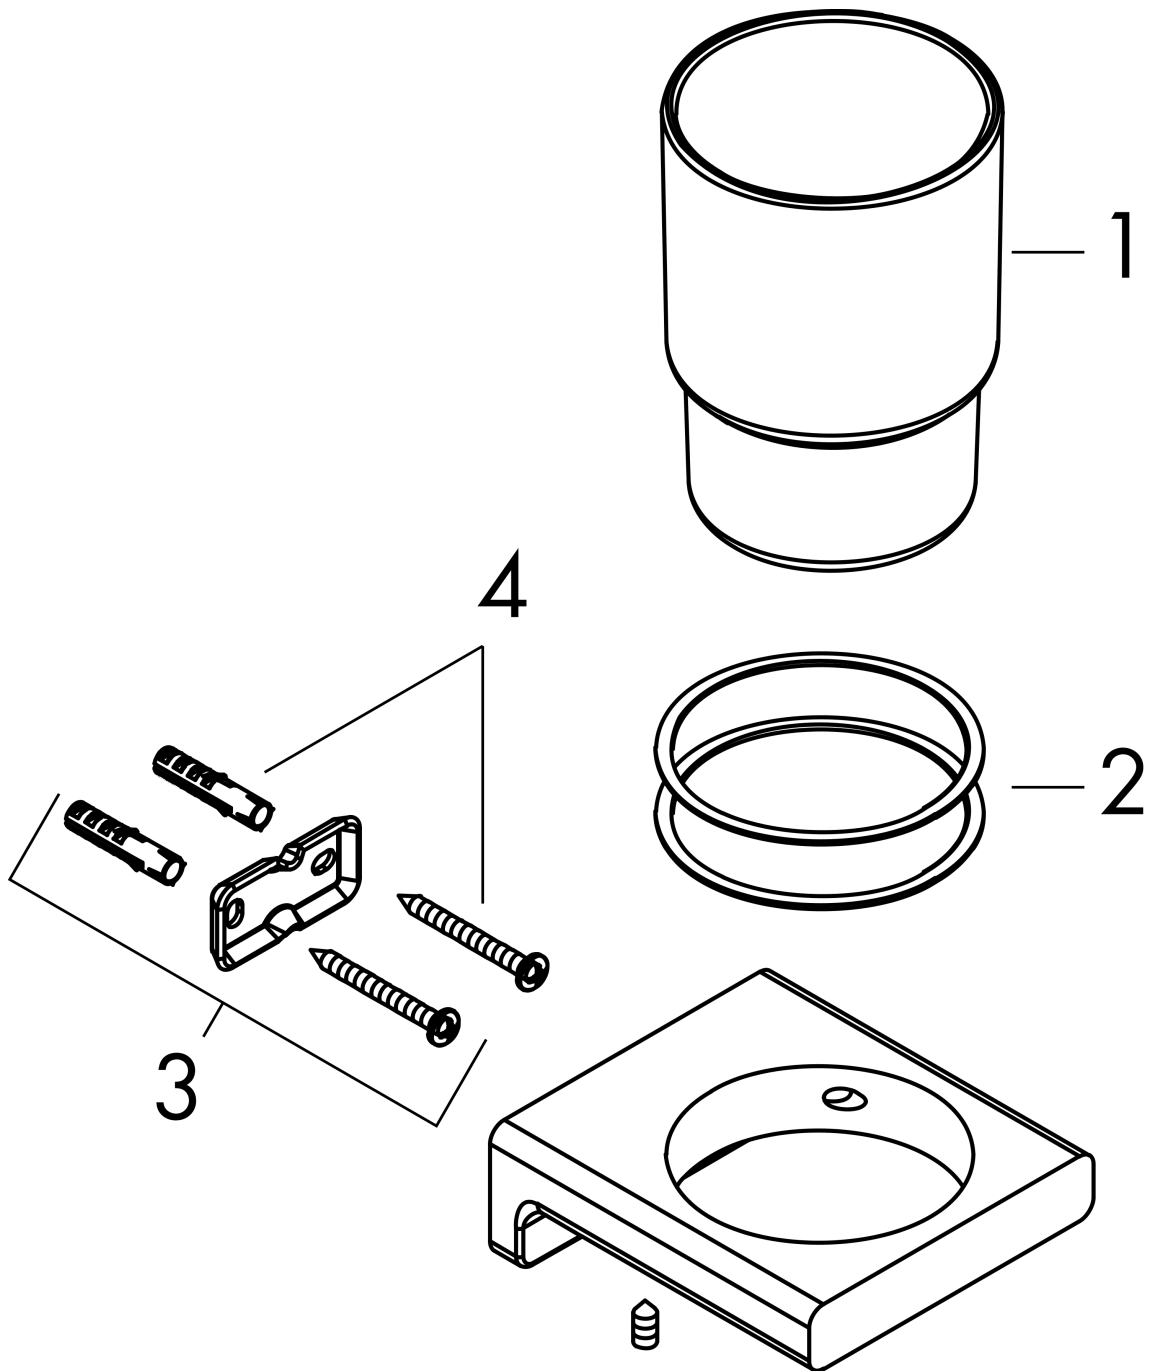

AddStoris
Toothbrush tumbler

Finish: **Matt Black** Article Number: **41749670**

Description

product features

- wall-mounted
- material: matt glass
- holder material: metal
- with mounting material
- concealed fastening
- drilling distance: 26 mm
- diameter drill hole: 6 mm

Design awards

reddot winner 2021

Product image

Scale drawing

AddStoris
Toothbrush tumbler

Finish: **Matt Black** Article Number: **41749670**

Exploded Drawing

Year of production: >04/21

AddStoris

Toothbrush tumbler

Finish: **Matt Black** Article Number: **41749670**

Spare part list

Year of production: >04/21

Pos.	Description	Article Number	PC	PU
1	tumbler on its own	94207000	4	1
2	plastic ring	94169000	5	1
3	support element	94165000	3	1
4	mounting set	40915000	4	1