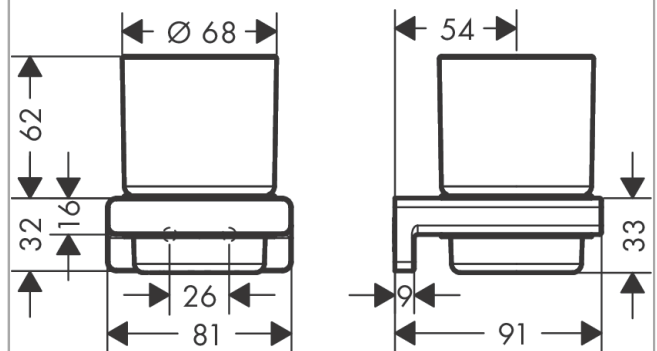

AddStoris
Toothbrush tumbler

Finish: **Matt Black** Article Number: **41749670**

Description

product features

- wall-mounted
- material: matt glass
- holder material: metal
- with mounting material
- concealed fastening
- drilling distance: 26 mm
- diameter drill hole: 6 mm

Design awards

reddot winner 2021

Product image

Scale drawing

AddStoris
Toothbrush tumbler

Finish: **Matt Black** Article Number: **41749670**

Exploded Drawing

Year of production: >04/21

AddStoris

Toothbrush tumbler

Finish: **Matt Black** Article Number: **41749670**

Spare part list

Year of production: >04/21

Pos.	Description	Article Number	PC	PU
1	tumbler on its own	94207000	4	1
2	plastic ring	94169000	5	1
3	support element	94165000	3	1
4	mounting set	40915000	4	1