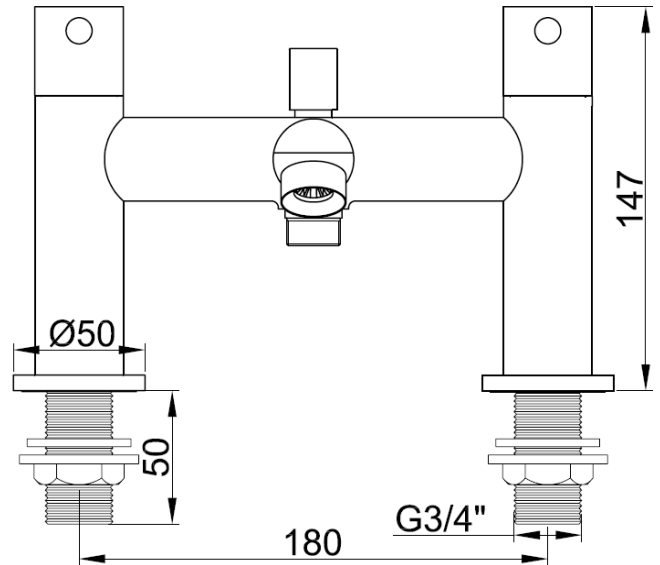

# TECHNICAL DATA SHEET

Product Code: 310804

Product Description: iflo Aura Bath Shower Mixer

## Additional Information

Do not clean with abrasive cleaning products

Always inspect before installation

Lever style handle for ease of use

WRAS approved on - 1209128

Coordinating showers available 683007 iflo Langtree shower.  
Alternatively, 683004 iflo Snowdon shower.

SKU	Pressure (bar)	Flow rate (l/m)			
		Hot	Cold	Mixer	Shower Handset
310804	0.1	5.66	5.64	6.33	/
	0.2	8.10	8.37	9.82	4.22
	0.3	10.35	10.40	12.15	5.73
	0.4	12.50	12.33	14.40	6.81
	0.5	13.56	13.68	16.07	7.86
	1	18.63	18.36	21.59	12.01
	1.5	23.21	22.74	27.25	15.20
	2	26.94	26.35	32.01	18.30
	3	32.67	32.05	39.20	24.21
	4	38.11	37.40	46.01	30.75
	5	42.41	41.64	51.20	37.80