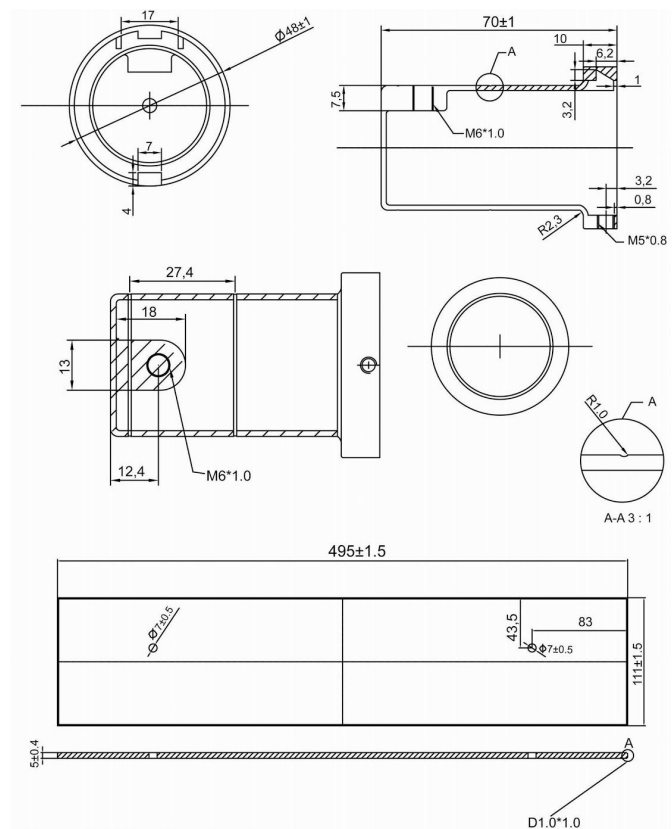

TECHNICAL DATA SHEET

Product Code: 653005

Product Description: iflo Henley Glass Shelf

Product Specification

Material:
Zinc Alloy
Glass

Fittings:
Concealed wall fixings

Systems:

N/A

Additional Information

Contemporary styling

Complete with concealed wall fixings

Scale:	Pillar:1:1 Tempered Clear Glass:N/A
Material:	Pillar:Zinc Alloy Tempered Clear Glass
Unit:	M/M

Information contained within this specification sheet is believed to be correct but does not necessarily represent the products available. Travis Perkins PLC reserves the right to change product details and price without prior notice. © Travis Perkins PLC 2013