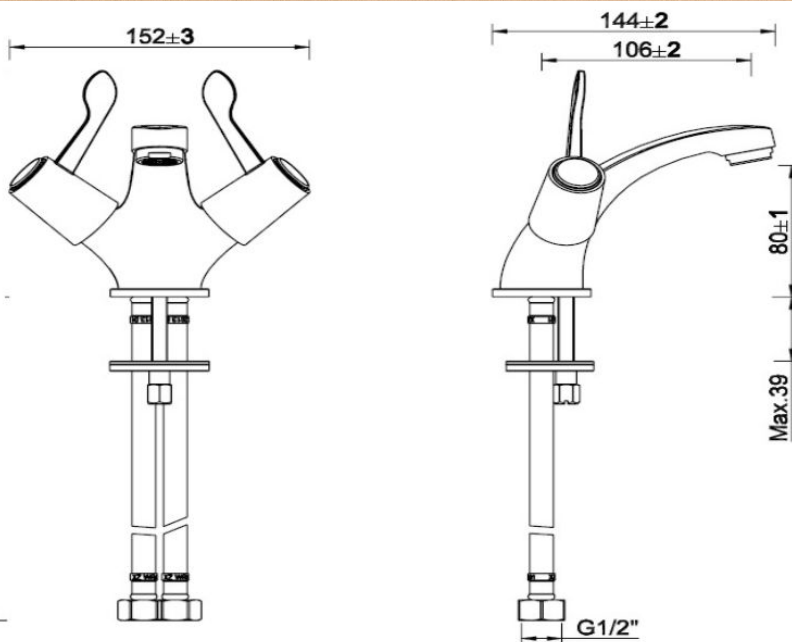

brown box bathrooms technical specification

Lever Basin Mixer Tap (No Waste)

Product code	101226
Product Specification	Lever Basin Mixer Tap (No Waste)
Material	Solid brass with a duragleam chrome finish
Fittings	
Instruction Manual	Click here for fitting instructions
Additional Information	<p>2 year guarantee</p> <p>Systems: Suitable for high and low pressure systems Use at water supply pressures of 0.1bar min and 7. Max</p> <p>Do not use harsh or abrasive chemicals to clean</p>

Pressure (bar)	Flow rate (l/m)		
	Hot	Cold	Mixer
0.1	3.32	2.84	5.80
0.2	4.84	4.44	8.84
0.3	5.80	5.72	10.88
0.4	6.80	6.56	12.64
0.5	7.56	7.40	14.16
1.0	10.32	10.56	19.80
1.5	12.90	13.08	24.84
2.0	15.12	15.30	28.86
3.0	18.72	18.84	34.89
4.0	21.42	21.96	40.98
5.0	24.18	25.02	45.66