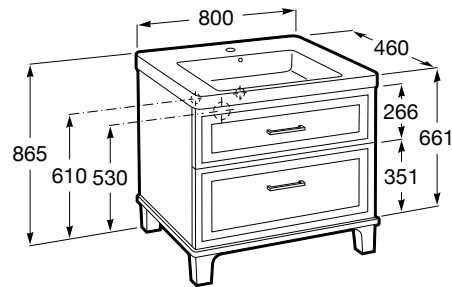

ROMEA

Unik (vanity unit with two drawers and basin)

DIMENSIONS

Length	800 mm
Width	460 mm
Height	865 mm

COLOURS AND FINISHES

417 Anthracite Satin

TECHNICAL DRAWINGS

FEATURES

- Base unit / Closing and opening system: Soft close drawers
- Base unit / Door type: Sliding
- Base unit / Doors and drawers combination: 2 drawers
- Base unit / Internal dividers
- Base unit / Structure: Drawers
- Basin / Integrated shelf
- Basin / Shelf position: On both sides
- Basin / Taphole configuration: 1 taphole in the middle
- Installation type: Floor-standing
- Material / Base unit: Chipboard
- Material / Basin: Vitreous china
- Tap installation: On the basin