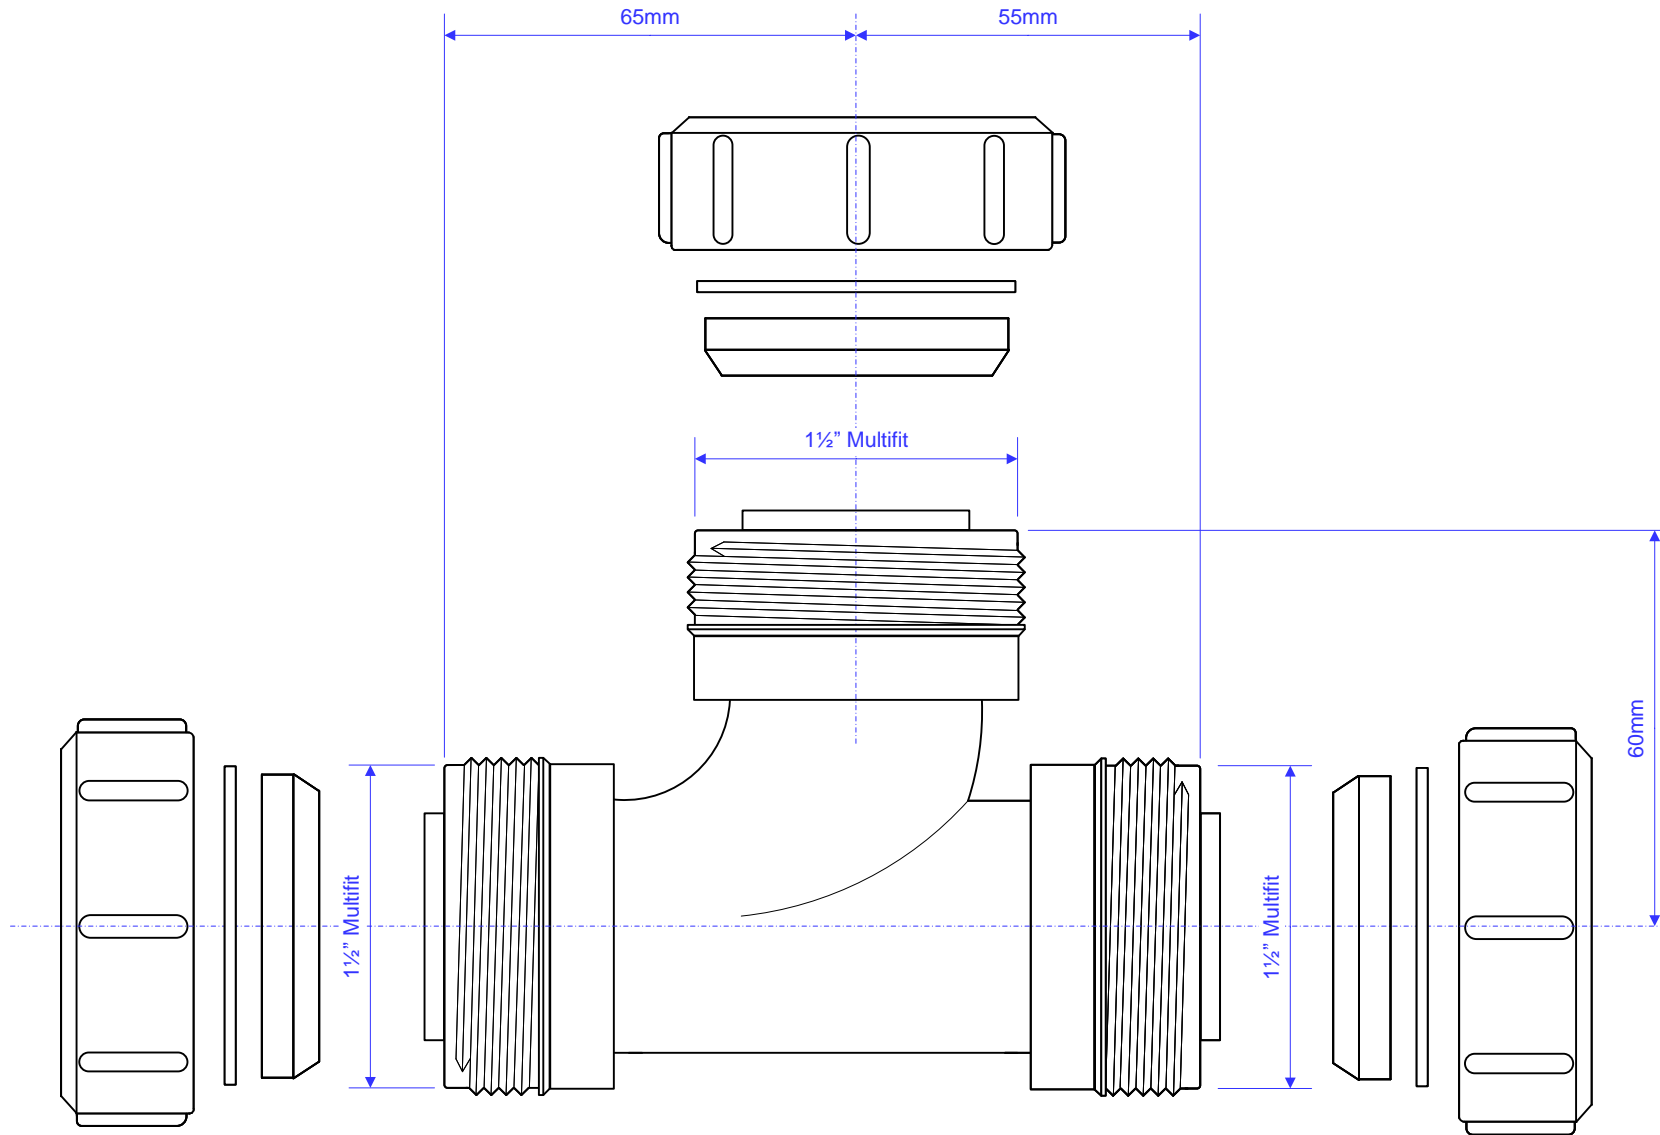

Code:

V1M-BL

©

McALPINE

Drawing verified correct as of:

26.01.24
T.C.

DRAWN BY

TC

REVISED

SCALE

1: 1.2

FILENAME

V1M-BL_20240126114319.VSDX

DATE

26.01.24