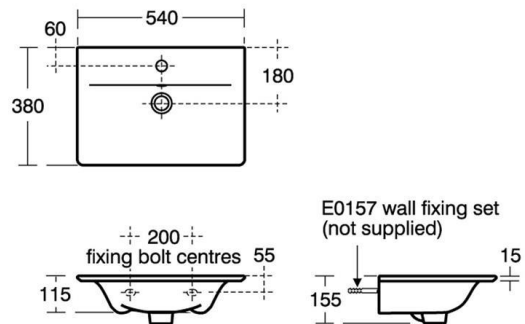

# TECHNICAL DATA SHEET

Product Code: 508892

Product Description: Philosophy 54cm vanity washbasin, 1 taphole with overflow

## Product Specification

Material: Fine Fireclay

Weight: 12.00Kg

Width: 500mm

Depth: 440mm

Capacity: 2.3 Litres