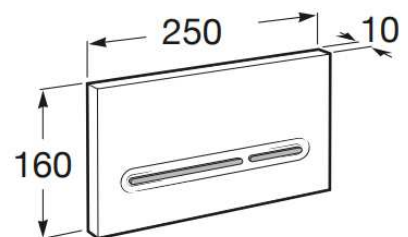

Size: L 250mm, W N/A, H 160mm

Material: ABS Plastic

Finish: Combi

Installation Type: Wall-mounted

Product Image:

Technical Drawing:

Ensure that electrical components are fitted by a qualified electrician.

Use a dry cloth to clean.