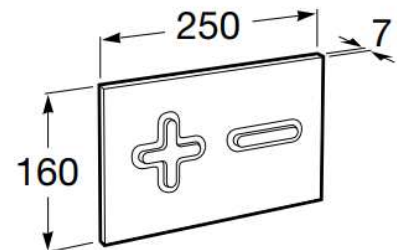

Technical Drawing:

'The information contained within this specification sheet is believed to be correct and complete at the time of creation. All photographs / drawings are as a guide only and do not necessarily represent the products available. Travis Perkins PLC reserves the right to change product details and price without prior notice. E&OE.'