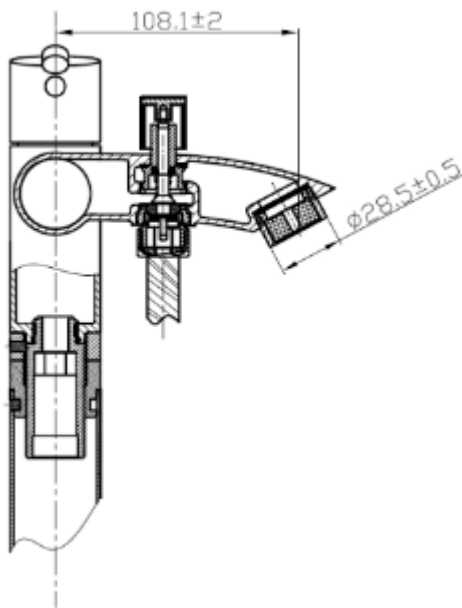

TECHNICAL DATA SHEET

Product Code: 724742

Product Description: iflo Garda Floor Standing Bath Shwr Mxr

Product Specification

Material:
Solid brass with a duraglam chrome finish

Fittings:
Brass back nuts

Systems:
Suitable for high and low pressure systems
Suitable for Gravity fed systems
Suitable for Unvented systems
Suitable for Combi boilers

Additional Information

WRAS approved
Coordinating showers available iflo Snowdon 683004 or iflo Langtree 683007

Pressure (bar)	Flow rate (l/m)			
	Hot	Cold	Mixer	Shower Handset
0.1	5.96	5.86	7.42	/
0.2	9.42	9.44	11.86	2.96
0.3	12.45	12.38	15.16	3.98
0.4	14.66	14.51	17.88	4.88
0.5	16.58	16.42	20.12	5.68
1	22.78	22.64	29.54	8.82
1.5	27.96	27.85	35.59	11.33
2	31.65	31.41	41.36	13.20
3	38.97	38.81	49.65	18.61
4	44.84	44.29	58.77	21.58
5	50.65	50.14	65.74	23.84