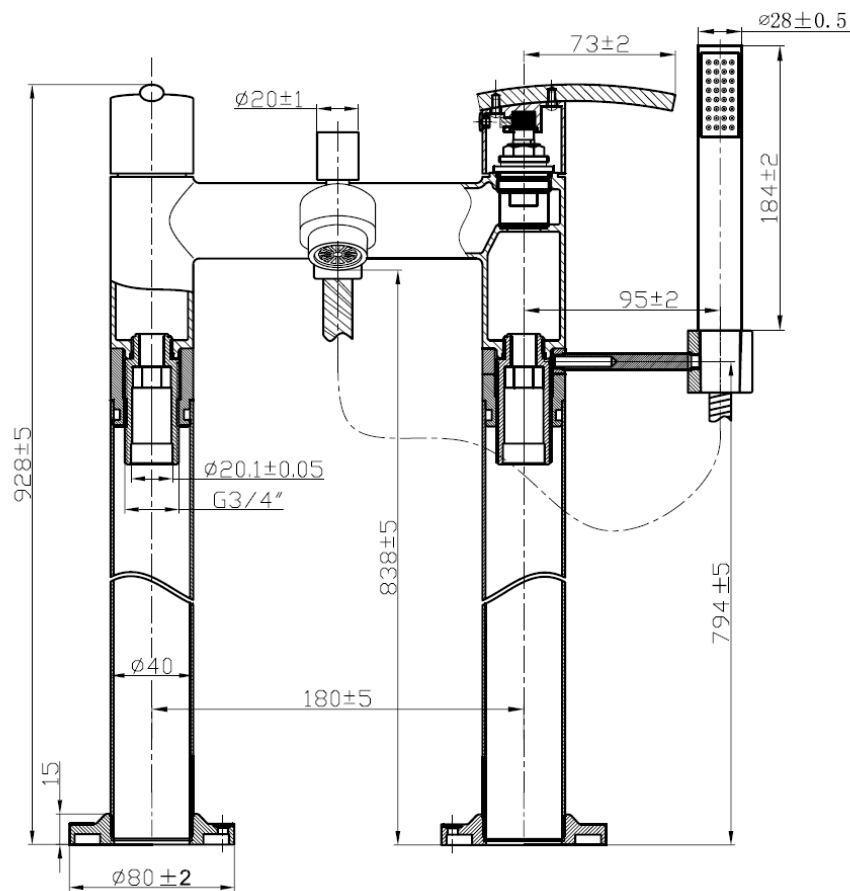

TECHNICAL DATA SHEET

Product Code: 724742

Product Description: iflo Garda Floor Standing Bath Shwr Mxr

Product Specification

Material:
Solid brass with a duraglam chrome finish

Fittings:
Brass back nuts

Systems:
Suitable for high and low pressure systems
Suitable for Gravity fed systems
Suitable for Unvented systems
Suitable for Combi boilers

Additional Information

WRAS approved
Coordinating showers available iflo Snowdon 683004 or iflo Langtree 683007

Pressure (bar)	Flow rate (l/m)			
	Hot	Cold	Mixer	Shower Handset
0.1	5.96	5.86	7.42	/
0.2	9.42	9.44	11.86	2.96
0.3	12.45	12.38	15.16	3.98
0.4	14.66	14.51	17.88	4.88
0.5	16.58	16.42	20.12	5.68
1	22.78	22.64	29.54	8.82
1.5	27.96	27.85	35.59	11.33
2	31.65	31.41	41.36	13.20
3	38.97	38.81	49.65	18.61
4	44.84	44.29	58.77	21.58
5	50.65	50.14	65.74	23.84