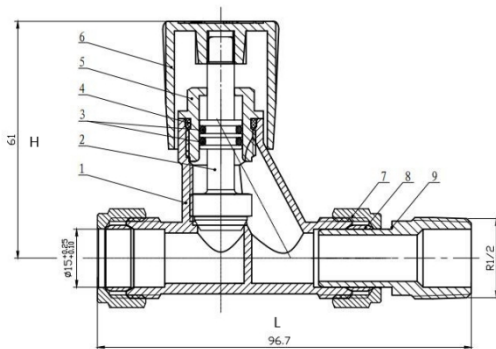

Product Code: 358051

Product Description: Manual radiator valve - 15mm Straight

Product Specification

Material: Brass chrome plated

Size: 15mm

Technical Information:

Compliant to BS EN 2767

Compression end compliant to BS EN 1254-2

Tail thread end compliant to ISO 7-1

Manufacture date: MM/YY

Size	DN	L	H	Kgs
15mm	15	96.7	61	0.23

Technical Data

Max pressure	10Bar
Max flow temperature	120°C
Field of applications	cold and hot Water

NO.	Part Name	Material	Qty
1	Valve body	Brass	1
2	Protective head	PP	1
3	Connection Pie	Brass	1
4	Olive	Copper	2
5	Nut	Brass	2
6	Handle	ABS	1