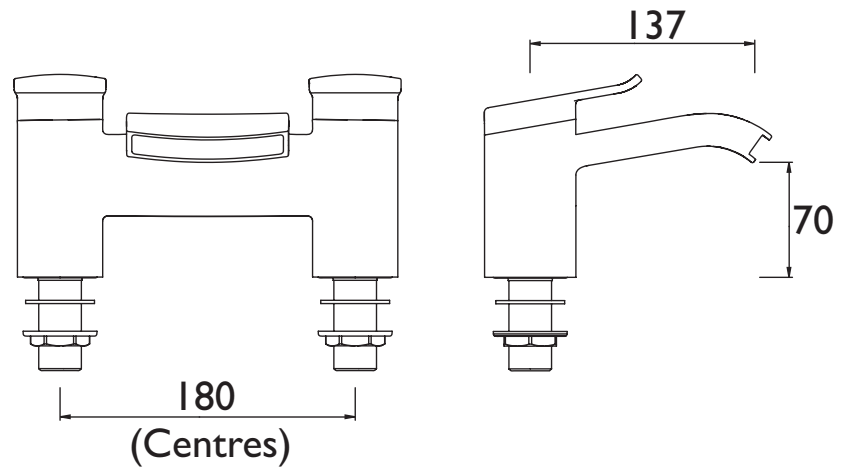

367715

DORONA BATH FILLER CHROME

Features:

- 2 tapholes
- Brass construction
- 3/4" valve

Specification

Style:	Contemporary
Product Type:	Taps
Finish/Colour:	Chrome
Main Construction Material:	Brass
Mount Type:	Deck
Handle Type:	Lever
Connection Inlet:	3/4" BSP threaded tail
Connection Outlet:	N/A
Number of Tap Holes:	2
Valve/Cartridge Type:	Manual
Plumbing System Requirements:	All
Working Pressure Range:	Min. 0.2 bar, Max. 5.0 bar
Maximum Hot Water Temperature: °C	60
Maximum Dynamic Pressure: (bar)	5
Maximum Static Pressure: (bar)	10
Flow Type:	Single
Flow Rate: (l/min @ 3 bar)	114.9
Isolation Included:	No

Dimensions (measurements in mm)

Flow Rates (l/min)

System Pressure (bar)	0.2	0.5	1	2	3	5
367715	27.3	46.9	66.3	93.8	114.9	148.3

THE
BATHROOM
SHOWROOM