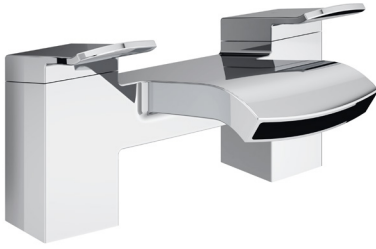

367715

DORONA BATH FILLER CHROME

Features:

- 2 tapholes
- Brass construction
- 3/4" valve

Specification

Style:	Contemporary
Product Type:	Taps
Finish/Colour:	Chrome
Main Construction Material:	Brass
Mount Type:	Deck
Handle Type:	Lever
Connection Inlet:	3/4" BSP threaded tail
Connection Outlet:	N/A
Number of Tap Holes:	2
Valve/Cartridge Type:	Manual
Plumbing System Requirements:	All
Working Pressure Range:	Min. 0.2 bar, Max. 5.0 bar
Maximum Hot Water Temperature: °C	60
Maximum Dynamic Pressure: (bar)	5
Maximum Static Pressure: (bar)	10
Flow Type:	Single
Flow Rate: (l/min @ 3 bar)	114.9
Isolation Included:	No