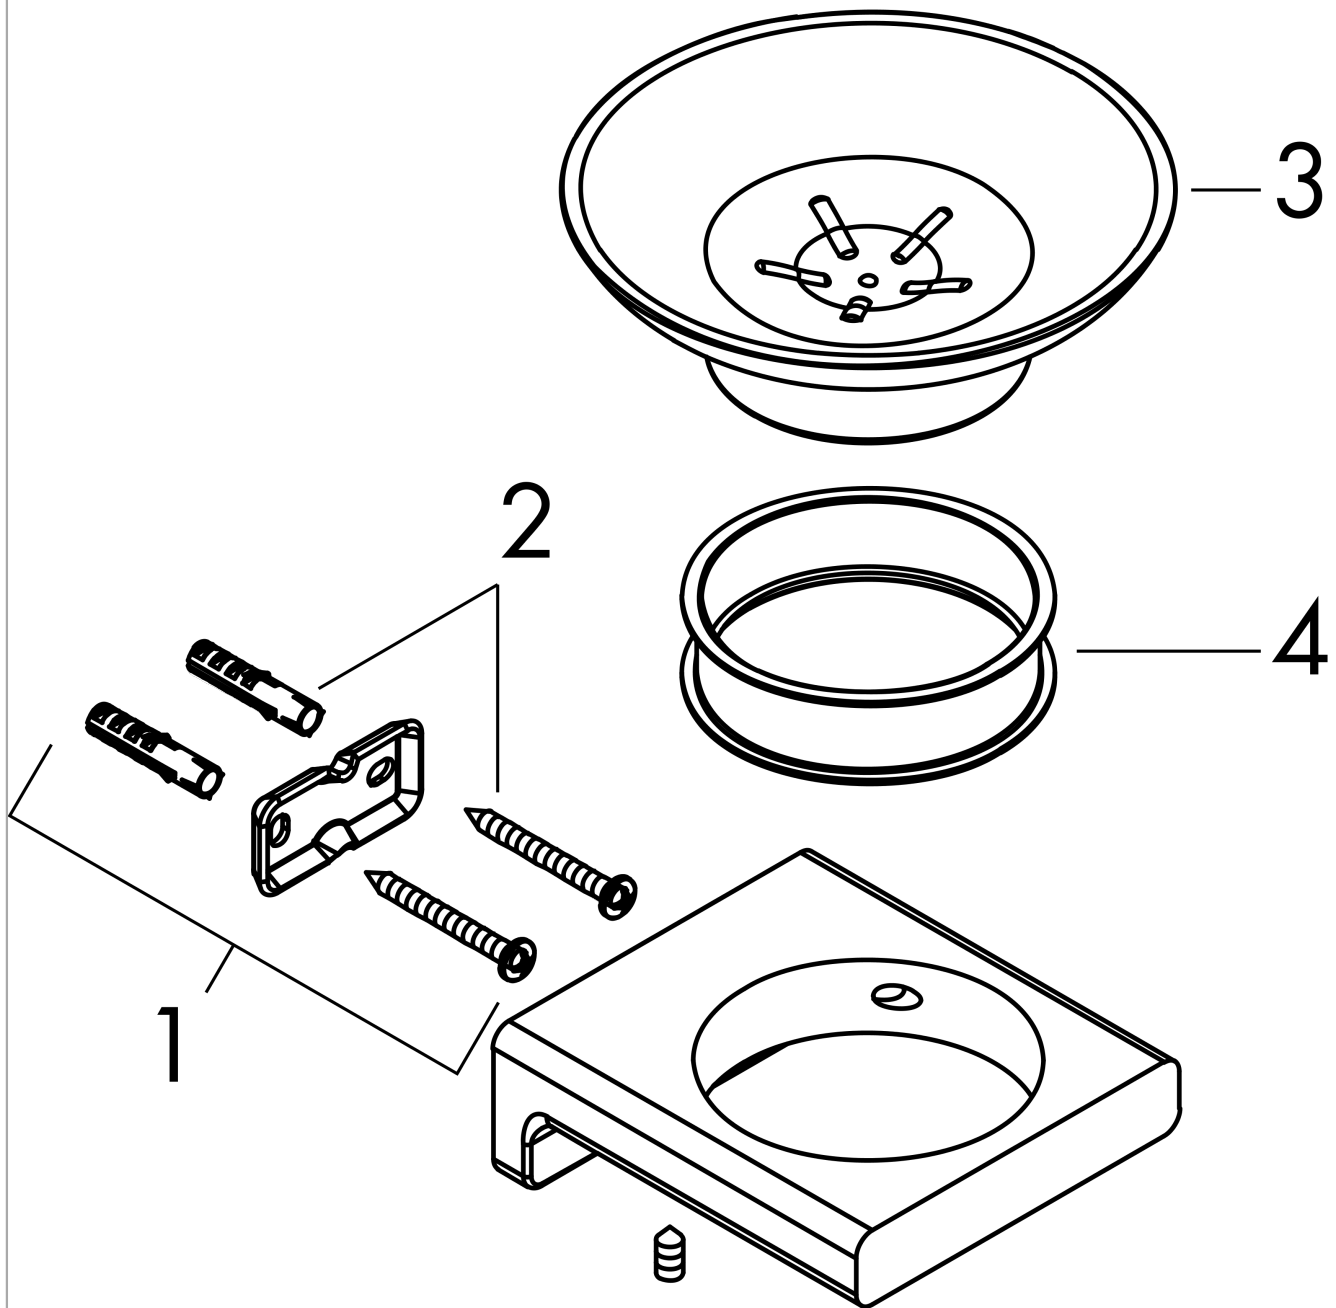

AddStoris

Soap dish

Finish: **Chrome** Article Number: **41746000**

Description

product features

- wall-mounted
- material recess: matt glass
- holder material: metal
- with mounting material
- concealed fastening
- drilling distance: 26 mm
- diameter drill hole: 6 mm

Design awards

reddot winner 2021

Product image

Scale drawing

AddStoris
Soap dish
 Finish: **Chrome** Article Number: **41746000**

Exploded Drawing

Year of production: >04/21

AddStoris

Soap dish

Finish: **Chrome** Article Number: **41746000**

Spare part list

Year of production: >04/21

Pos.	Description	Article Number	PC	PU
1	support element	94165000	3	1
2	mounting set	40915000	4	1
3	soap dish	94170000	6	1
4	plastic ring	94169000	5	1