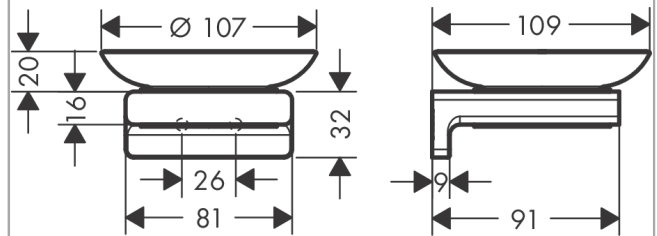

AddStoris

Soap dish

Finish: **Chrome** Article Number: **41746000**

Description

product features

- wall-mounted
- material recess: matt glass
- holder material: metal
- with mounting material
- concealed fastening
- drilling distance: 26 mm
- diameter drill hole: 6 mm

Design awards

reddot winner 2021

Product image

Scale drawing

AddStoris
Soap dish
 Finish: **Chrome** Article Number: **41746000**

Exploded Drawing

Year of production: >04/21

AddStoris

Soap dish

Finish: **Chrome** Article Number: **41746000**

Spare part list

Year of production: >04/21

Pos.	Description	Article Number	PC	PU
1	support element	94165000	3	1
2	mounting set	40915000	4	1
3	soap dish	94170000	6	1
4	plastic ring	94169000	5	1