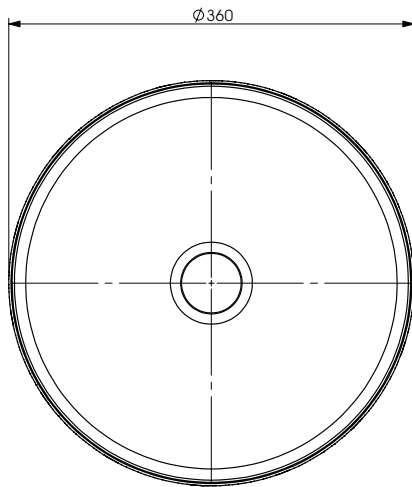

Diagrams not to scale.
All dimensions in mm tolerance of +/- 10mm

Specification:

- Use a Unslotted waste with this basin
- Water Capacity - 7L
- Suitable for Evolve, Everest, Sonar, Cruise, Virtue, Calibre, Classic, Kirby, Embleton Newport & Accents

Unit Weight:	8kg
Material	Ceramic