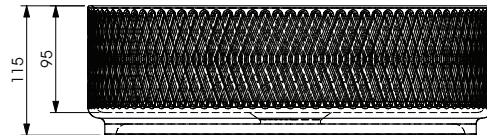

Diagrams not to scale.
All dimensions in mm tolerance of +/- 10mm

Specification:

- Use a Unslotted waste with this basin
- Water Capacity - 7L
- Suitable for Evolve, Everest, Sonar, Cruise, Virtue, Calibre, Classic, Kirby, Embleton Newport & Accents

Unit Weight:	8kg
Material	Ceramic