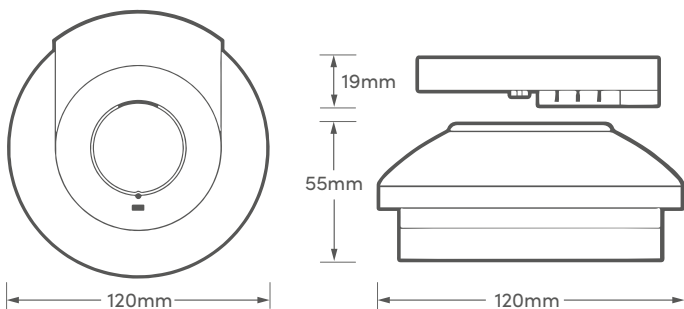

## TECHNICAL INFORMATION

Scheme Rating:	D1
Detection Type:	Photoelectric Sensor
Power Source:	220-240v
Battery Backup:	Rechargeable Lithium Battery with 10 year life
Alarm Sound Level:	85dB at 3 metres
Operating Temp:	0°C ~ 40°C
Operating Current:	<40mA operation
Radio Frequency Range:	Up to 80m in open areas & 30m indoors
Coverage Area:	60m <sup>2</sup> max at 2.4m mounting height
Weight:	178g
Approvals:	BS EN14604:2005