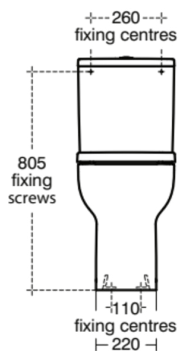

I.LIFE A

E247701

I.LIFE A | Toilet cistern 365x150x390 mm, Mechanic in white glossy finish | 6/4 L dual flush

Image & drawing

General information

Product type:	Toileting
Sub product type:	Toilet cistern
Brand:	Ideal Standard
Suite name:	I.LIFE A
Designer:	Palomba Serafini Associati
Colour:	01 - White Glossy
Surface finish effect:	glossy
Height (mm):	390
Width (mm):	365
Length / Projection (mm):	150
Fixing method:	Fixing set
Net weight (kg):	11.40
EAN code:	5017830554431

Features

6/4 L dual flush

Downloads

- [Spare Parts List](#)

Product standard & certifications

Additional standards:	EN 14055
DoP classification:	CL2

Product specifications

Cistern position:	Close coupled
Colour code:	01
Colour description:	white glossy
Concealed fixing:	Yes
Corner model:	No
Flushing options:	2 volumes
Full flush (l):	6
Half flush (l):	4
Material:	Ceramic
Material quality:	Vitreous china
Operating method:	Push button
PVD technology:	No
Position of water supply:	Bottom
Surface finish effect:	glossy
Type of actuation:	Mechanic
Fixing method:	Fixing set
Mounting method:	Close-coupled