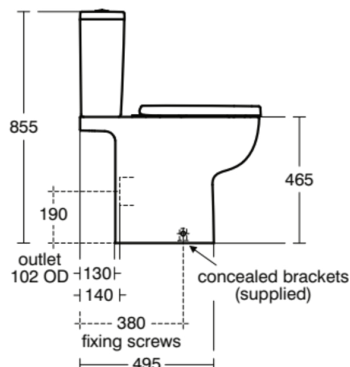

I.LIFE A

E247701

I.LIFE A | Toilet cistern 365x150x390 mm, Mechanic in white glossy finish | 6/4 L dual flush

Image & drawing

General information

Product type:	Toileting
Sub product type:	Toilet cistern
Brand:	Ideal Standard
Suite name:	I.LIFE A
Designer:	Palomba Serafini Associati
Colour:	01 - White Glossy
Surface finish effect:	glossy
Height (mm):	390
Width (mm):	365
Length / Projection (mm):	150
Fixing method:	Fixing set
Net weight (kg):	11.40
EAN code:	5017830554431

Features

6/4 L dual flush

Downloads

- [Spare Parts List](#)

Product standard & certifications

Additional standards:	EN 14055
DoP classification:	CL2

Product specifications

Cistern position:	Close coupled
Colour code:	01
Colour description:	white glossy
Concealed fixing:	Yes
Corner model:	No
Flushing options:	2 volumes
Full flush (l):	6
Half flush (l):	4
Material:	Ceramic
Material quality:	Vitreous china
Operating method:	Push button
PVD technology:	No
Position of water supply:	Bottom
Surface finish effect:	glossy
Type of actuation:	Mechanic
Fixing method:	Fixing set
Mounting method:	Close-coupled