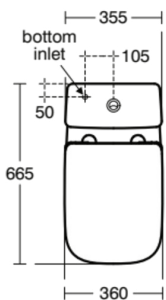

I.LIFE A

E247701

I.LIFE A | Toilet cistern 365x150x390 mm, Mechanic in white glossy finish | 6/4 L dual flush

Image & drawing

General information

Product type:	Toileting
Sub product type:	Toilet cistern
Brand:	Ideal Standard
Suite name:	I.LIFE A
Designer:	Palomba Serafini Associati
Colour:	01 - White Glossy
Surface finish effect:	glossy
Height (mm):	390
Width (mm):	365
Length / Projection (mm):	150
Fixing method:	Fixing set
Net weight (kg):	11.40
EAN code:	5017830554431

Features

6/4 L dual flush

Downloads

- [Spare Parts List](#)

Product standard & certifications

Additional standards:	EN 14055
DoP classification:	CL2

Product specifications

Cistern position:	Close coupled
Colour code:	01
Colour description:	white glossy
Concealed fixing:	Yes
Corner model:	No
Flushing options:	2 volumes
Full flush (l):	6
Half flush (l):	4
Material:	Ceramic
Material quality:	Vitreous china
Operating method:	Push button
PVD technology:	No
Position of water supply:	Bottom
Surface finish effect:	glossy
Type of actuation:	Mechanic
Fixing method:	Fixing set
Mounting method:	Close-coupled