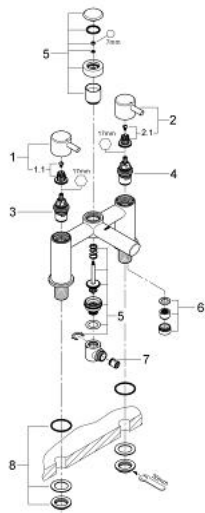

25 109 000 **CONCETTO TWO-HANDLED BATH/SHOWER MIXER 1/2"**

PRODUCT DESCRIPTION

- Colour: Chrome
- deck mounted
- metal handles
- GROHE Long-Life headpart 3/4"
- automatic diverter: bath/shower
- integrated non-return valve in the shower outlet 1/2"
- GROHE Long-Life finish

25 109 000 **CONCETTO TWO-HANDLED BATH/SHOWER MIXER ½"**

SPARE PARTS, December 2009 – now

- 1: Concetto handle red (Spare part-nr. 48033000)
- 1.1: Replacement handle connection kit (Spare part-nr. 45186000)
- 1.1.1: O-Ring Ø18,2 x Ø1,7 (Spare part-nr. 0392400M)
- 2: Concetto handle blue (Spare part-nr. 48034000)
- 2.1: Replacement handle connection kit (Spare part-nr. 45186000)
- 3: Ceramic headpart 3/4", 180° (Spare part-nr. 45887000)
- 4: Ceramic headpart 3/4", 180° (Spare part-nr. 45888000)
- 5: Repl.kit f.rotary valve (Spare part-nr. 48035000)
- 6: Flow straightener (Spare part-nr. 46162000)
- 7: Non-return valve (Spare part-nr. 08565000)
- 8: Repl.kit f.shank fastening 3/4" (Spare part-nr. 45163000)