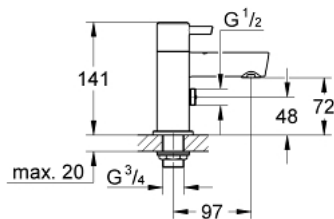

25 109 000 **CONCETTO TWO-HANDLED BATH/SHOWER MIXER 1/2"**

PRODUCT DESCRIPTION

- Colour: Chrome
- deck mounted
- metal handles
- GROHE Long-Life headpart 3/4"
- automatic diverter: bath/shower
- integrated non-return valve in the shower outlet 1/2"
- GROHE Long-Life finish

25 109 000 **CONCETTO TWO-HANDLED BATH/SHOWER MIXER ½"**

SPARE PARTS, December 2009 – now

- 1: Concetto handle red (Spare part-nr. 48033000)
- 1.1: Replacement handle connection kit (Spare part-nr. 45186000)
- 1.1.1: O-Ring Ø18,2 x Ø1,7 (Spare part-nr. 0392400M)
- 2: Concetto handle blue (Spare part-nr. 48034000)
- 2.1: Replacement handle connection kit (Spare part-nr. 45186000)
- 3: Ceramic headpart 3/4", 180° (Spare part-nr. 45887000)
- 4: Ceramic headpart 3/4", 180° (Spare part-nr. 45888000)
- 5: Repl.kit f.rotary valve (Spare part-nr. 48035000)
- 6: Flow straightener (Spare part-nr. 46162000)
- 7: Non-return valve (Spare part-nr. 08565000)
- 8: Repl.kit f.shank fastening 3/4" (Spare part-nr. 45163000)