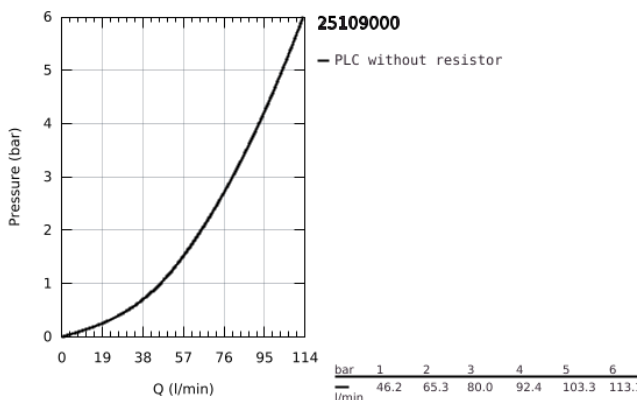

25 109 000 **CONCETTO TWO-HANDLED BATH/SHOWER MIXER 1/2"**

PRODUCT DESCRIPTION

- Colour: Chrome
- deck mounted
- metal handles
- GROHE Long-Life headpart 3/4"
- automatic diverter: bath/shower
- integrated non-return valve in the shower outlet 1/2"
- GROHE Long-Life finish

25 109 000 **CONCETTO TWO-HANDLED BATH/SHOWER MIXER ½"**

SPARE PARTS, December 2009 – now

- 1: Concetto handle red (Spare part-nr. 48033000)
- 1.1: Replacement handle connection kit (Spare part-nr. 45186000)
- 1.1.1: O-Ring Ø18,2 x Ø1,7 (Spare part-nr. 0392400M)
- 2: Concetto handle blue (Spare part-nr. 48034000)
- 2.1: Replacement handle connection kit (Spare part-nr. 45186000)
- 3: Ceramic headpart 3/4", 180° (Spare part-nr. 45887000)
- 4: Ceramic headpart 3/4", 180° (Spare part-nr. 45888000)
- 5: Repl.kit f.rotary valve (Spare part-nr. 48035000)
- 6: Flow straightener (Spare part-nr. 46162000)
- 7: Non-return valve (Spare part-nr. 08565000)
- 8: Repl.kit f.shank fastening 3/4" (Spare part-nr. 45163000)