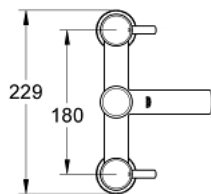

25 109 000 **CONCETTO TWO-HANDLED BATH/SHOWER MIXER 1/2"**

PRODUCT DESCRIPTION

- Colour: Chrome
- deck mounted
- metal handles
- GROHE Long-Life headpart 3/4"
- automatic diverter: bath/shower
- integrated non-return valve in the shower outlet 1/2"
- GROHE Long-Life finish

25 109 000 **CONCETTO TWO-HANDLED BATH/SHOWER MIXER ½"**

SPARE PARTS, December 2009 – now

- 1: Concetto handle red (Spare part-nr. 48033000)
- 1.1: Replacement handle connection kit (Spare part-nr. 45186000)
- 1.1.1: O-Ring Ø18,2 x Ø1,7 (Spare part-nr. 0392400M)
- 2: Concetto handle blue (Spare part-nr. 48034000)
- 2.1: Replacement handle connection kit (Spare part-nr. 45186000)
- 3: Ceramic headpart 3/4", 180° (Spare part-nr. 45887000)
- 4: Ceramic headpart 3/4", 180° (Spare part-nr. 45888000)
- 5: Repl.kit f.rotary valve (Spare part-nr. 48035000)
- 6: Flow straightener (Spare part-nr. 46162000)
- 7: Non-return valve (Spare part-nr. 08565000)
- 8: Repl.kit f.shank fastening 3/4" (Spare part-nr. 45163000)