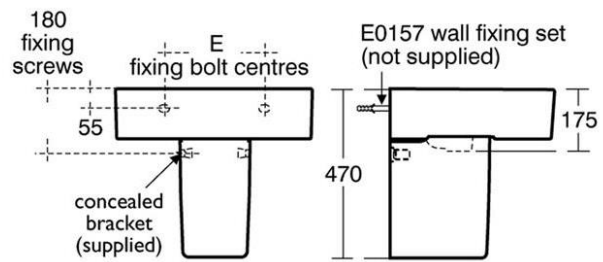

# TECHNICAL DATA SHEET

Product Code: 715804

Product Description: Concept semi-pedestal for 50cm 55cm/60cm basins