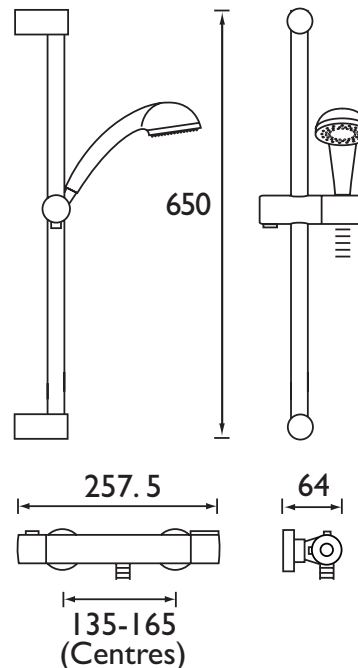

ZI SHXSMCT C

COOLTOUCH Shower Range Zing Cool Touch Bar Mixer SM Kit

Features:

- Cold water feed surrounds the hot water to ensure the valve is safe to touch by all the family
- Rub clean handset
-

Specification

Style:	Contemporary
Finish/Colour:	Chrome
Main Construction Material:	Brass
No of Controls:	2
Shower Type:	Bar
Shower Head Type:	Adjustable
Valve/Cartridge Type:	Thermostatic
Maximum Hot Water Supply Temperature °C:	80
Dynamic Pressure Range: (bar)	5
Maximum Static Pressure: (bar)	10
Plumbing System Suitability:	All - Ideally Balanced
Working Pressure Range:	Min 0.2-5 Bar
Flow Rate: (l/min @ 3 bar)	17.7
Connection Inlet:	G 1/2"
Connection Outlet:	G 1/2"
Isolation Valve Included:	No
Check Valve Included:	No

Dimensions (measurements in mm)

For more products, visit our website:
<http://www.bristan.com>

Flow Rates (l/min)

System Pressure (bar)	0.2	0.5	1	2	3	5
Through Handset (mixed)	4	7	10.2	14.4	17.7	22.8

TECHNICAL
DATA
SHEET

BRISTAN
TAPS & SHOWERS

D7