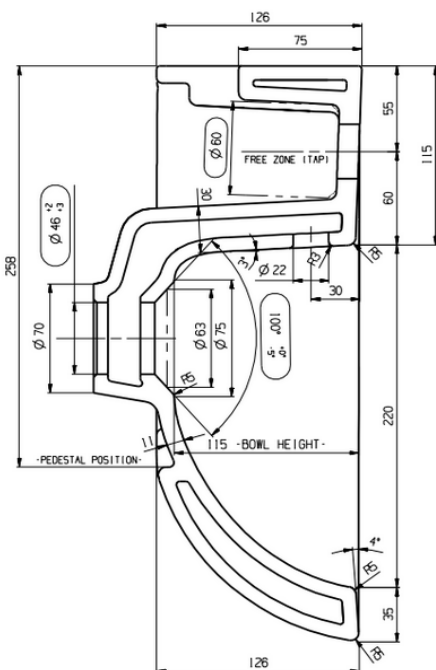

Additional Information

Pedestal only

Always inspect before installation

Do not clean with abrasive cleaning products