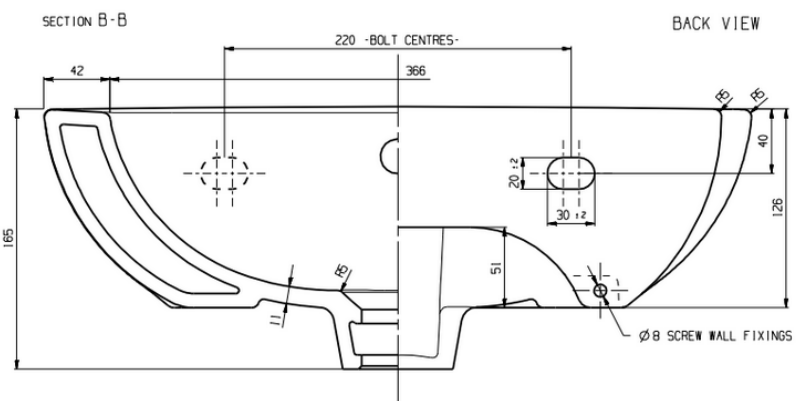

Additional Information

Pedestal only

Always inspect before installation

Do not clean with abrasive cleaning products