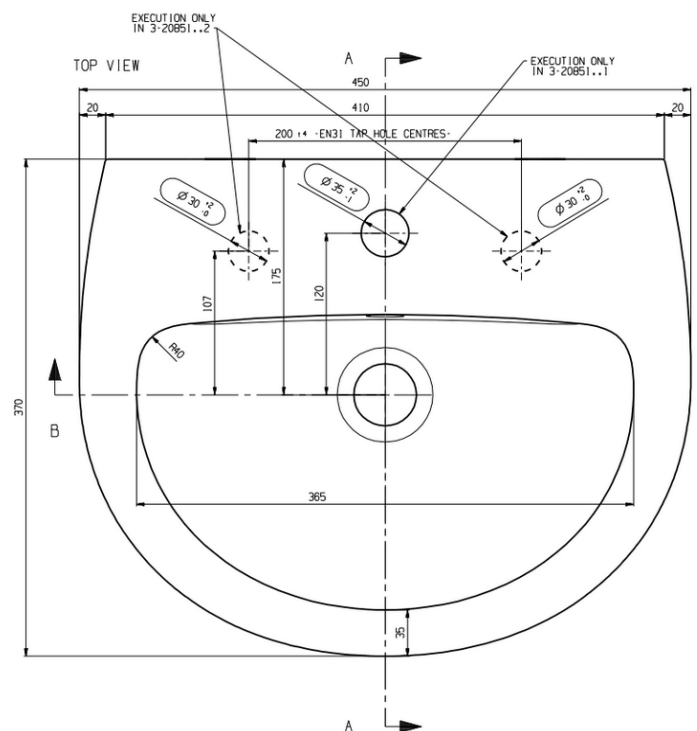

Additional Information

Pedestal only

Always inspect before installation

Do not clean with abrasive cleaning products