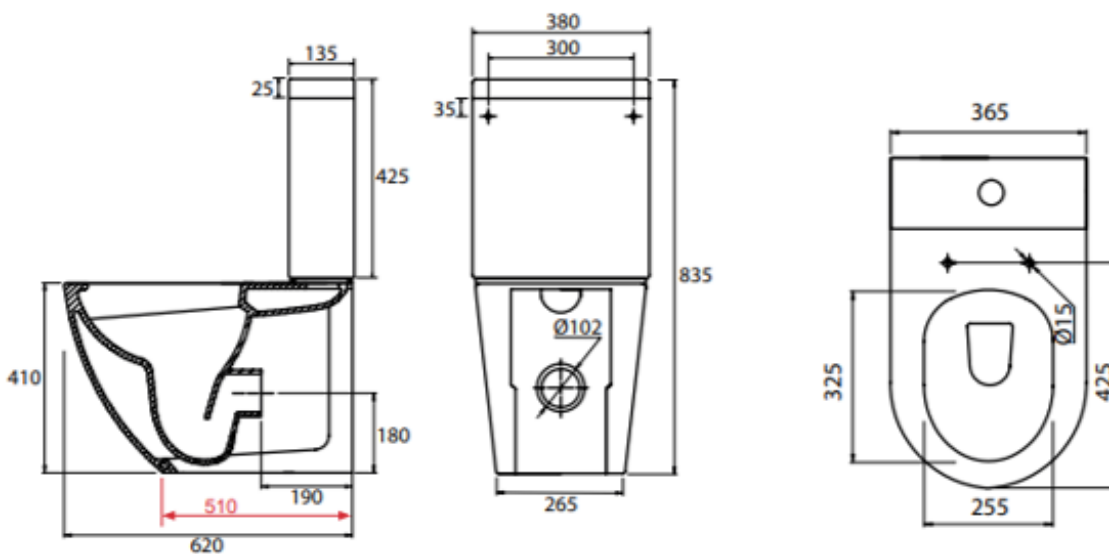

Product Code (Sku) : 664710 (Cistern) and 664711 (Pan)

Product Description: Iflo Jalon Short Projection Cc. Btw Pan 6/4L Rimless

Product Specification:

- Glazed Ceramic
- *Seat sold Separately under sku code 664714

Additional Information:

- 6 litre and 4 litre Dual Flush Cistern
- Short Projection

'The information contained within this specification sheet is believed to be correct and complete at the time of creation. All photographs / drawings are as a guide only and do not necessarily represent the products available. 'City Plumbing' reserves the right to change product details and price without prior notice. E&OE.' City Plumbing is a trade name of City Plumbing Supplies Holdings Limited in Great Britain and of PTS Group Limited Northern Ireland. [04/2013]