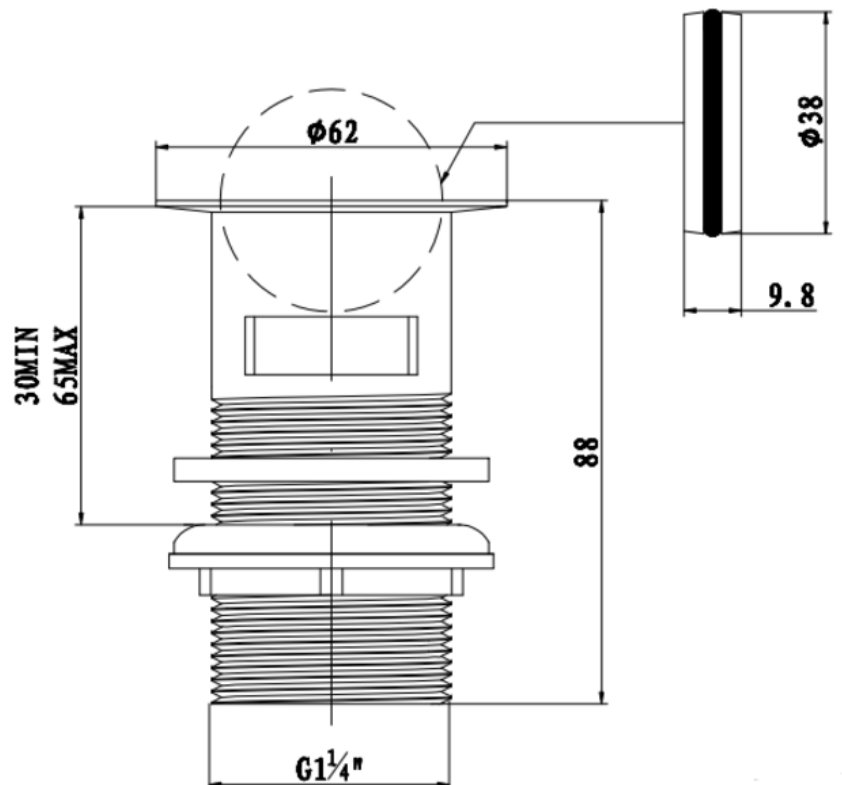

TECHNICAL DATA SHEET

Product Code: 327105

Product Description: iflo Flip Top Basin Waste 1 1/4in

Product Specification

Material:

Solid brass body with chrome plating

Fittings:

Washer and nut

Additional Information

Always inspect before installation

Do not clean with abrasive cleaning products

Flip top design to release water from basin

'The information contained within this specification sheet is believed to be correct and complete at the time of creation. All photographs / drawings are as a guide only and do not necessarily represent the products available. Travis Perkins PLC reserves the right to change product details and price without prior notice. E&OE.' [10/2017]