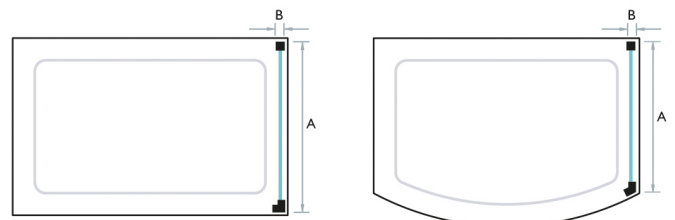

Standard Side Panel

Special Side Panel