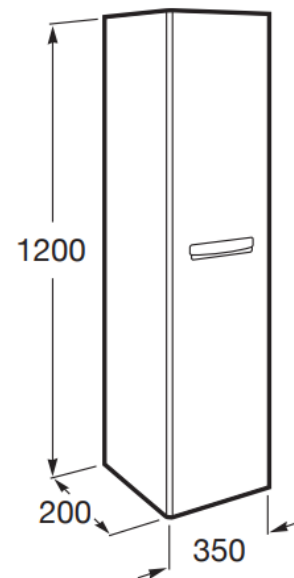

Clean furniture with a soft, clean and damp cloth, warm water and a mild household cleaner (such as diluted washing up liquid).

Any stainless steel parts should be cleaned with a soft, lint free cloth and a non-abrasive stainless steel cleaner. Spray directly onto the cloth and wipe clean.

Ensure the bathroom is well ventilated to ensure the quality and appearance of the furniture is maintained.

Do not use abrasive cleaners or sharp objects when cleaning.

Do not leave chemicals such as hair dye, nail varnish remover or perfume on the surfaces.

Do not overload the drawer units as this can damage the drawer runners.

Do not leave water on the surface of the furniture, always wipe dry.

'The information contained within this specification sheet is believed to be correct and complete at the time of creation. All photographs / drawings are as a guide only and do not necessarily represent the products available. Travis Perkins PLC reserves the right to change product details and price without prior notice. E&OE.'