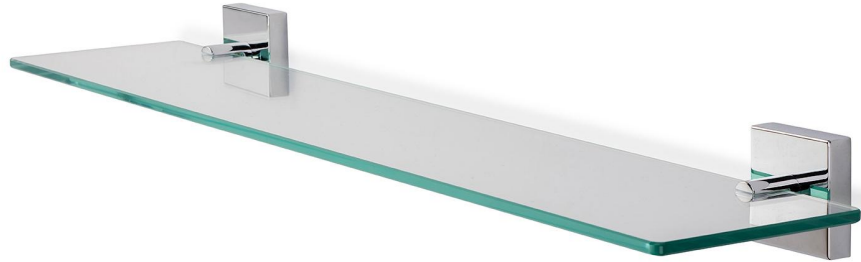

TECHNICAL DATA SHEET

Product Code:473795

Product Description:Iflo Kilworth Glass Shelf

Product Specification

Material:

Additional Information

Always inspect before installation

Do not clean with abrasive cleaning products