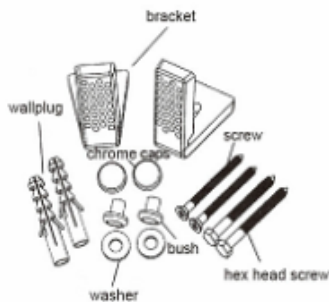

TECHNICAL DATA SHEET

Product Code: 248714

Product Description: IFLO RHEA BACK TO WALL RIMLESS

Product Specification

Material:
Vitreous China

Fittings:

Systems:

Soft Close Seat (Available Separately)

Additional Information

Always inspect before installation

Do not clean with abrasive cleaning products

Easy to clean without any residue, improve the clean efficiency

Compliant with EN997 Class II