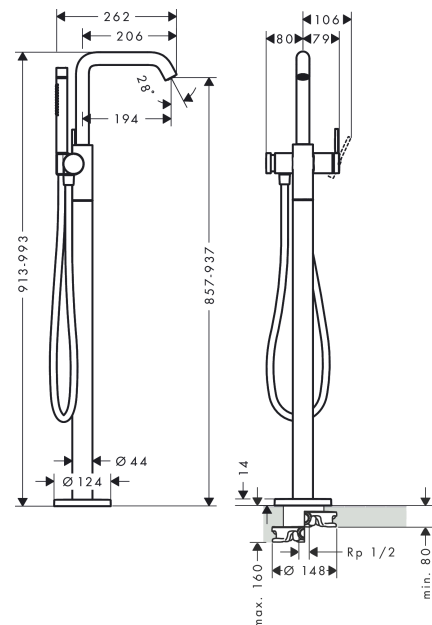

Scale drawing