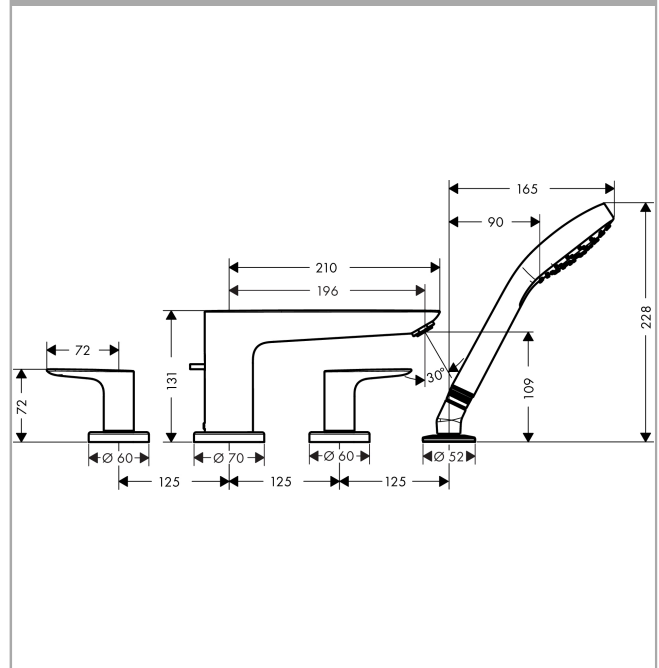

Scale drawing