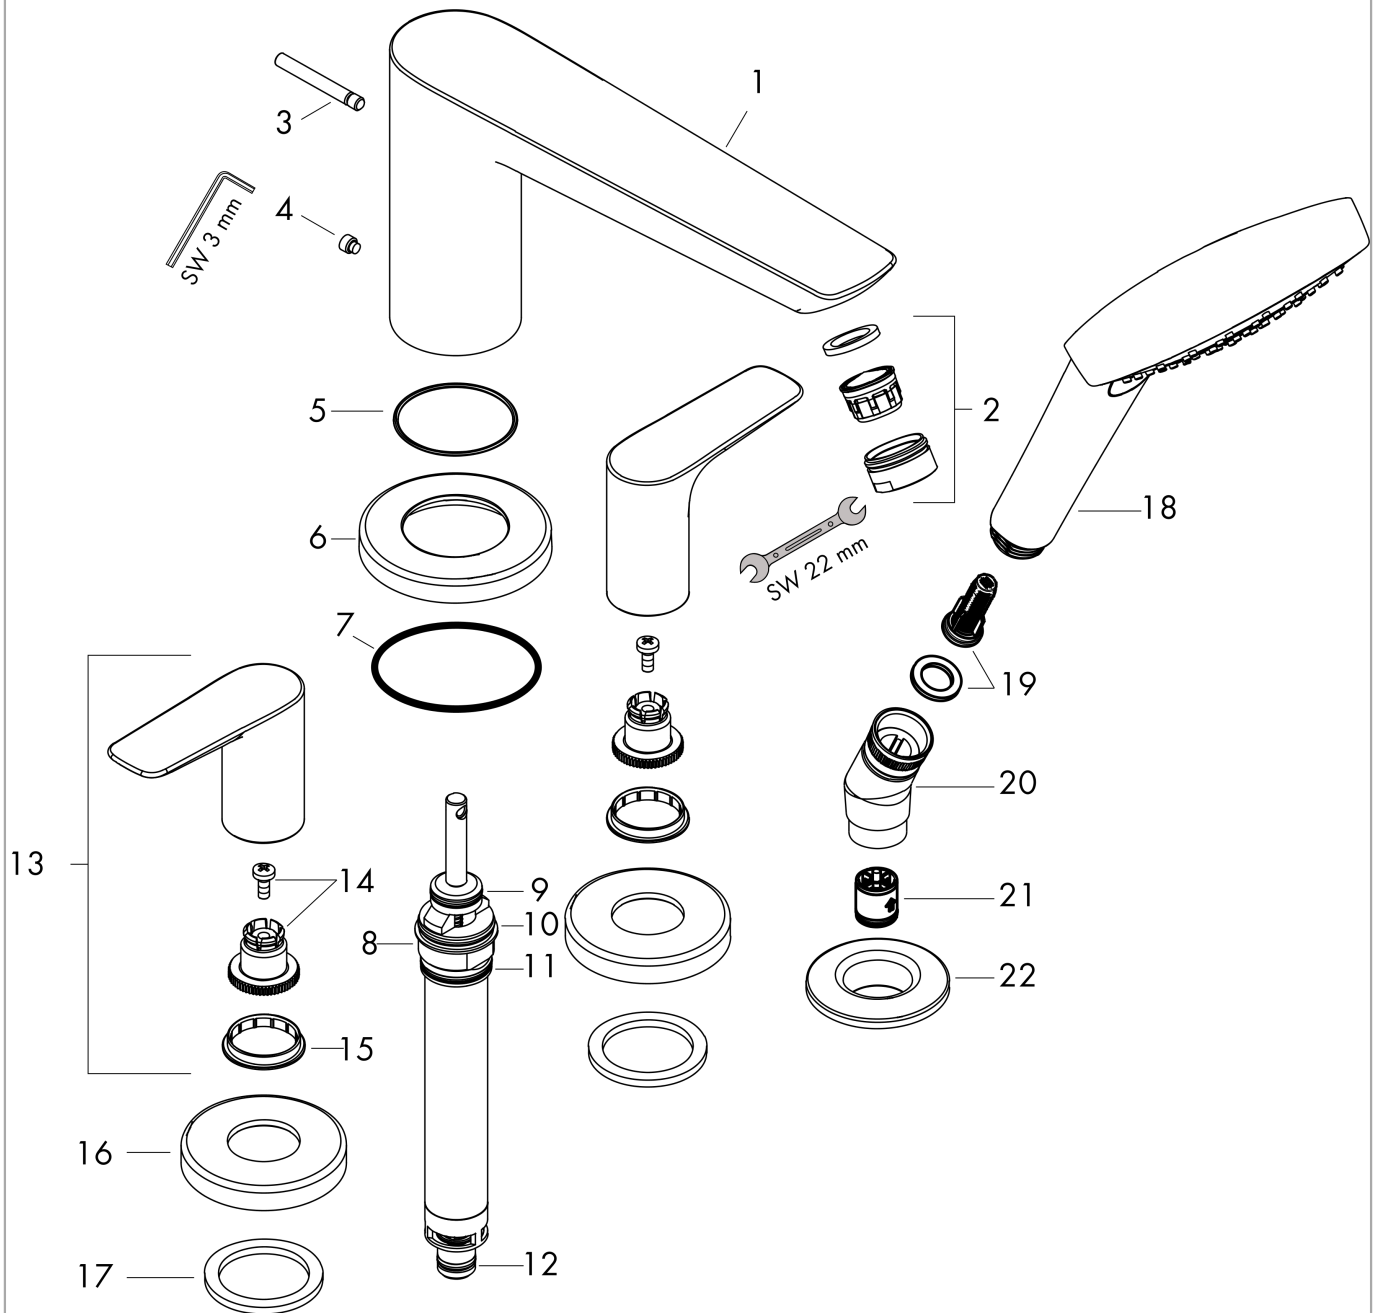

Talis E

4-hole rim mounted bath mixer

Finish: **Brushed Bronze** Article Number: **71748140**

Description

product features

- consists of: 4-hole rim mounted bath mixer, hand shower
- 2 functions
- projection: 196 mm
- maximum pull-out length of hand shower: 1.60 m
- maximum flow rate at 3 bar: 23,8 l/min
- flow rate for bath spout at 3 bar: 23,8 l/min
- flow rate of hand shower at 3 bar: 16,7 l/min
- non-return valve
- connection dimension: DN15
- installation on bath rim
- min. operating pressure: 1 bar

Year of production: >07/19

Talis E

4-hole rim mounted bath mixer

Finish: **Brushed Bronze** Article Number: **71748140**

Spare part list

Year of production: >07/19

| Pos. | Description | Article Number | PC | PU |
|------|-------------------------------------|----------------|----|----|
| 1 | spout cpl. | 92780140 | 68 | 1 |
| 2 | aerator M24x1 (25 l/min) | 92512140 | 61 | 1 |
| 3 | diverter knob | 98707140 | 57 | 1 |
| 4 | hollow set screw M6x6 | 97660000 | 1 | 1 |
| 5 | O-ring 41x1,5 | 98168000 | 1 | 1 |
| 6 | escutcheon Ø 70 mm | 97779140 | 62 | 1 |
| 7 | O-ring 58x3 | 98202000 | 1 | 1 |
| 8 | selector assy | 96775000 | 12 | 1 |
| 9 | O-Ring 14x2,5 | 98189000 | 1 | 1 |
| 10 | O-Ring 23x2,5 | 98183000 | 1 | 1 |
| 11 | O-Ring 22x2 | 98185000 | 1 | 1 |
| 12 | O-ring 9x2,5 | 98217000 | 1 | 1 |
| 13 | handle | 92779140 | 61 | 1 |
| 14 | handle fixing set | 94184000 | 2 | 1 |
| 15 | set of color-rings cold / hot water | 95819000 | 4 | 1 |
| 16 | escutcheon | 31098140 | 59 | 1 |
| 17 | flat seal | 98749000 | 2 | 1 |
| 18 | handshower | 26814XXX | 0 | - |
| 19 | filter insert | 97708000 | 2 | 1 |
| 20 | shower holder | 28071140 | 59 | 1 |
| 21 | set of non return valves DW 15 | 94074000 | 5 | 1 |
| 22 | escutcheon Ø 52 mm | 97159140 | 60 | 1 |
| a | concealed item | 13244180 | 99 | 1 |
| b | Grease | 90920000 | 5 | 1 |