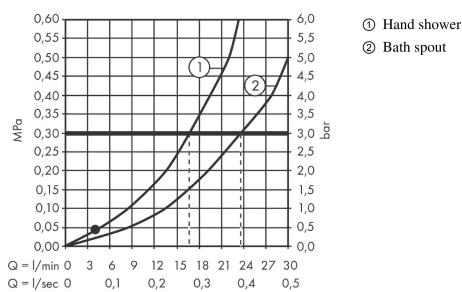

Talis E

4-hole rim mounted bath mixer

Finish: **Brushed Bronze** Article Number: **71748140**

Description

product features

- consists of: 4-hole rim mounted bath mixer, hand shower
- 2 functions
- projection: 196 mm
- maximum pull-out length of hand shower: 1.60 m
- maximum flow rate at 3 bar: 23,8 l/min
- flow rate for bath spout at 3 bar: 23,8 l/min
- flow rate of hand shower at 3 bar: 16,7 l/min
- non-return valve
- connection dimension: DN15
- installation on bath rim
- min. operating pressure: 1 bar

Technology

Design awards

Product image

Scale drawing

Flowchart

Talis E
4-hole rim mounted bath mixer

Finish: **Brushed Bronze** Article Number: **71748140**

Exploded Drawing