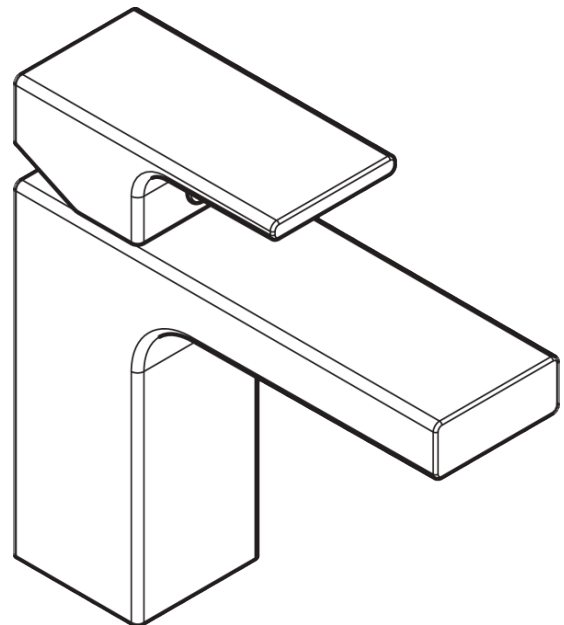

Scale drawing