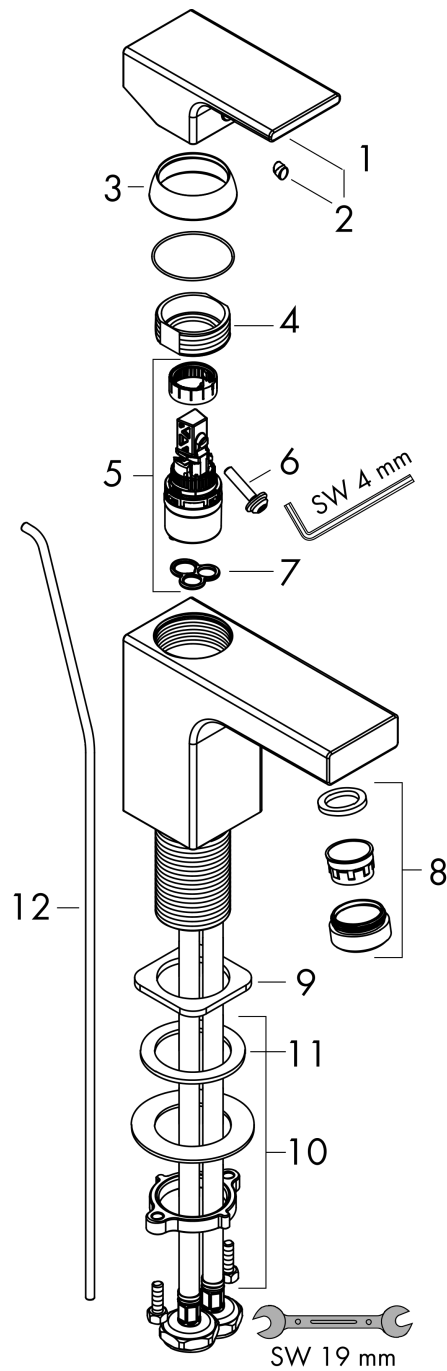

##### product features

- consists of: single lever basin mixer, waste set
- ComfortZone 100
- projection: 110 mm
- spout height: 95 mm
- handle variant: lever handle
- spray type: normal spray
- swiveling spray former
- maximum flow rate at 3 bar: 5 l/min
- ceramic cartridge
- temperature limitation adjustable
- with isolated water conduction - without contact with nickel and lead
- suitable for continuous flow water heaters
- pop-up waste set G 1¼
- material waste set: synthetic
- connection type: G ¾ connections
- connection dimension: DN15
- EU taxonomy: max. 6 l/min - Substantial Contribution (SC) possible

#### Scale drawing

**Vernis Shape**

**Single lever basin mixer 100 with isolated water conduction and pop-up waste set**

Finish: **Matt Black** Article Number: **71561670**

**Flowchart**

Vernis Shape

Single lever basin mixer 100 with isolated water conduction and pop-up waste set

Finish: **Matt Black** Article Number: **71561670**

Exploded Drawing

Year of production: >04/21

**Vernis Shape**

**Single lever basin mixer 100 with isolated water conduction and pop-up waste set**

Finish: **Matt Black** Article Number: **71561670**

**Spare part list**

Year of production: >04/21

Pos.	Description	Article Number	PC	PU
1	handle	93684670	58	1
2	screw cover	96338000	1	1
3	flange	93680670	53	1
4	nut	93686000	7	1
5	cartridge, assy	97685000	11	1
6	locking screw for handle	95140000	2	1
7	seal	98865000	8	1
8	aerator swivelling M24x1 (5 l/min)	93834670	56	1
9	seal	93687000	1	1
10	fixing set (Ø 32)	13961000	7	1
11	lever collar	97548000	1	1
12	pull rod	93683670	54	1
a	pop up waste	94139670	64	1
b	fixation extension 35 mm	13898000	12	1