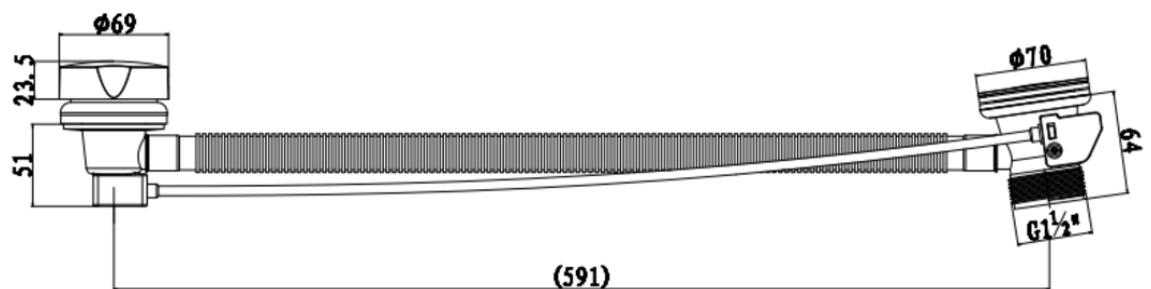

# TECHNICAL DATA SHEET

Product Code: 715487

Product Description: iflo Pop Up Bath Waste 1 1/2in

## Product Specification

Material:

Solid brass body with chrome plating

## Additional Information

Always inspect before installation

Do not clean with abrasive cleaning products

Contemporary pop up chrome design

Designed for most standard baths

Traditional built-in overflow mechanism