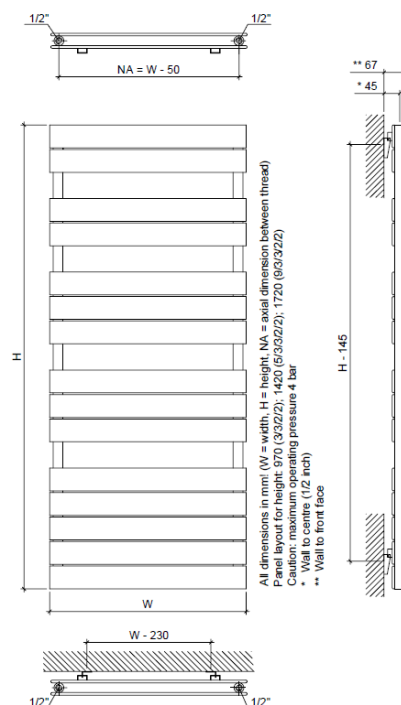

Distance from Wall to Centre: 45 mm

Stocked Colours: White, Anthracite

Technical Information:

Compliant to BS EN 442

Max. Operating Pressure: 4 bar

Max. Operating Temperature: 120°C

Connection Size: 1/2"

Guarantee Period: 10 Years

Product Code	Height [mm]	Width [mm]	Depth [mm]	Heat Output [W]	Heat Output [BTU]
EMPRD970500	970	500	74	726	2477
EMPRD1420600	1420	600	74	1278	4361
EMPRD1720600	1720	600	74	1606	5480