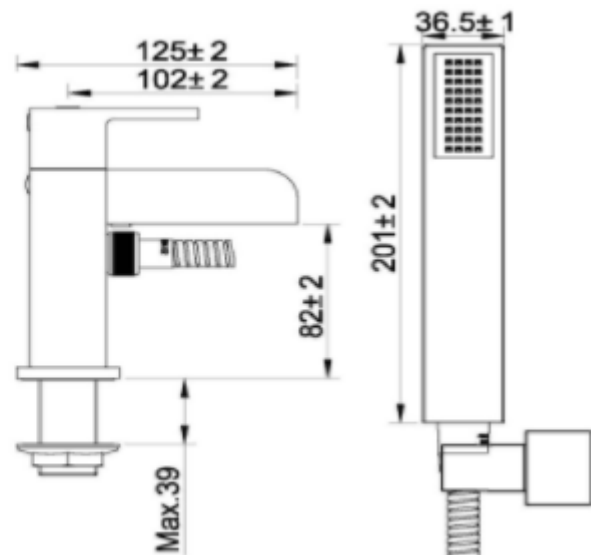

TECHNICAL DATA SHEET

Product Code: 101744

Product Description: iflo Kota Bath Shower Mixer

Product Specification

Material:

Solid brass with a duragleam chrome finish

Fittings:

Brass back nuts

WRAS approved

Lever style handles for ease of use

Pressure (bar)	Flow rate (l/m)			
	Hot	Cold	Mixer	Shower Handset
0.1	6.02	5.08	6.90	2.84
0.2	8.52	7.86	9.90	4.00
0.3	10.44	9.96	12.24	5.32
0.4	12.18	11.40	14.22	6.24
0.5	13.38	13.26	16.02	7.00
1.0	18.06	17.16	22.20	10.12
1.5	22.14	22.84	27.06	12.88
2.0	25.50	25.38	30.48	16.16
3.0	30.84	30.60	36.90	21.18
4.0	35.04	34.32	41.88	26.00
5.0	38.76	38.46	45.90	29.76