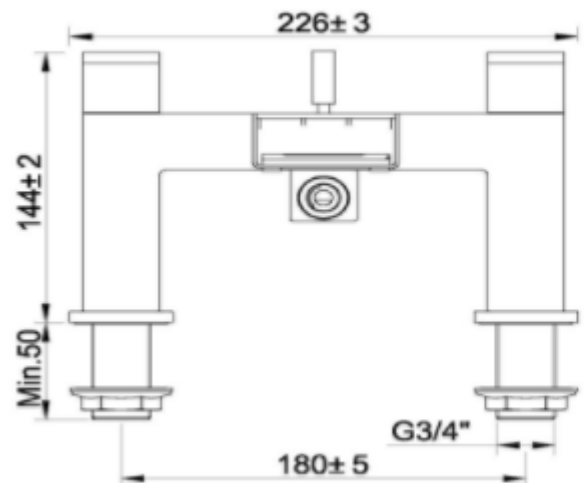

TECHNICAL DATA SHEET

Product Code: 101744

Product Description: iflo Kota Bath Shower Mixer

Product Specification

Material:

Solid brass with a duragleam chrome finish

Fittings:

Brass back nuts

WRAS approved

Lever style handles for ease of use

Pressure (bar)	Flow rate (l/m)			
	Hot	Cold	Mixer	Shower Handset
0.1	6.02	5.08	6.90	2.84
0.2	8.52	7.86	9.90	4.00
0.3	10.44	9.96	12.24	5.32
0.4	12.18	11.40	14.22	6.24
0.5	13.38	13.26	16.02	7.00
1.0	18.06	17.16	22.20	10.12
1.5	22.14	22.84	27.06	12.88
2.0	25.50	25.38	30.48	16.16
3.0	30.84	30.60	36.90	21.18
4.0	35.04	34.32	41.88	26.00
5.0	38.76	38.46	45.90	29.76