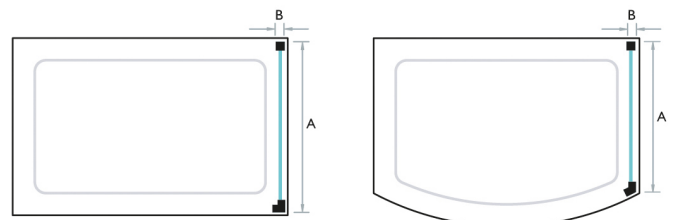

Technical Data Sheet

KUDOS Shower Products

PRODUCT CATEGORY:

Kudos Infinite Side Panels

The stunning Kudos Infinite range of semi-frameless doors and enclosures, designed with features that make it one of the most technically advanced shower available.

PRODUCT TYPE:
Side Panels

FEATURES:

- Use with Kudos Infinite Hinged, Sliding or Centre-Fold doors to make a corner enclosure
- British Made & Guaranteed for Life against material or manufacturing defects
- Left or Right Hand fitting
- Toughened safety glass with Life-shield protection
- 1950mm High
- 20mm adjustment for out of true walls

Product Code	Type and Size
760439	KUDOS INFINITE SIDE PANEL 1000mm 4SP100S
760440	KUDOS INFINITE SIDE PANEL 1200mm 4SP120S
737729	KUDOS INFINITE SIDE PANEL 760mm 4SP76S
737730	KUDOS INFINITE SIDE PANEL 800mm 4SP80S
737731	KUDOS INFINITE SIDE PANEL 900mm 4SP90S
737732	KUDOS INFINITE SIDE PANEL FOR BOWED SLIDING DOORS 700mm 4SPB70S

Panel Height - 1900mm – excluding tray

PANELS ARE UNHANDLED AND CAN BE FITTED TO EITHER SIDE OF THE DOOR

Standard Side Panel

Special Side Panel