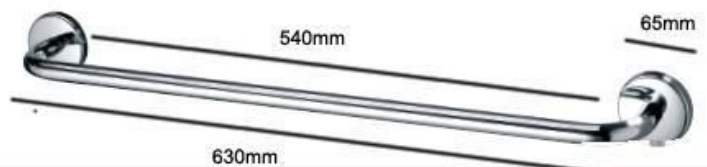

TECHNICAL DATA SHEET

Product Code: 653011

Product Description: iflo Ascot Towel Rail

Product Specification

Material:
Mild Steel

Fittings:
Concealed wall fixings

Systems:
N/A

Additional Information

Classic styling

Complete with concealed wall fixings