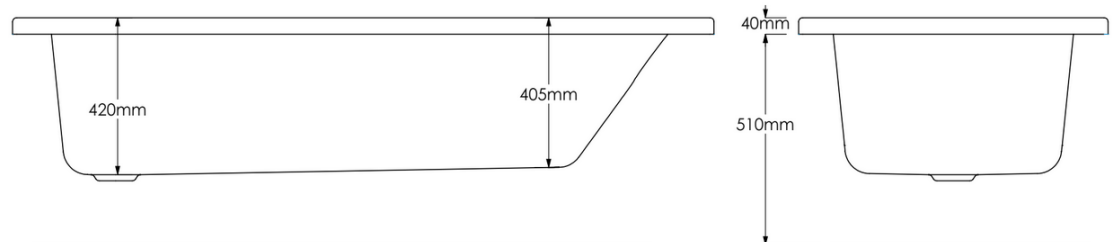

Additional Information

Always remove film and inspect before installation

Do not clean with abrasive cleaning products

Capacity 200 L

Made from 5mm acrylic with timber rim reinforcement

Fully encapsulated baseboard for additional rigidity

Standard or reinforced bath panels available separately

BS EN 14516 – Baths for domestic purposes