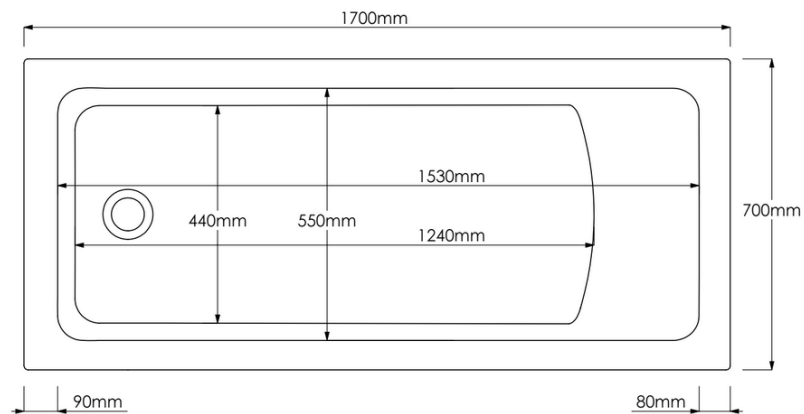

Additional Information

Always remove film and inspect before installation

Do not clean with abrasive cleaning products

Capacity 200 L

Made from 5mm acrylic with timber rim reinforcement

Fully encapsulated baseboard for additional rigidity

Standard or reinforced bath panels available separately

BS EN 14516 – Baths for domestic purposes