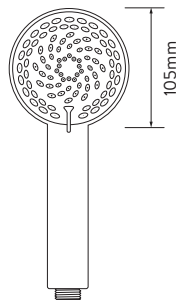

## iSYSTEM™ SMART DUAL OUTLET EXPOSED

ISD.A1.EV.  
DVFC.23

WITH ADJUSTABLE HEAD AND FIXED CEILING DRENCHER - HP/COMBI

### DIMENSIONAL DRAWINGS

Ceiling arm can be cut shorter to suit ceiling height