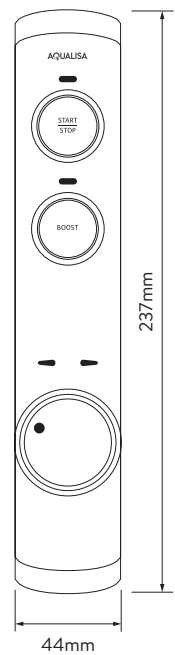

CONTROLLER