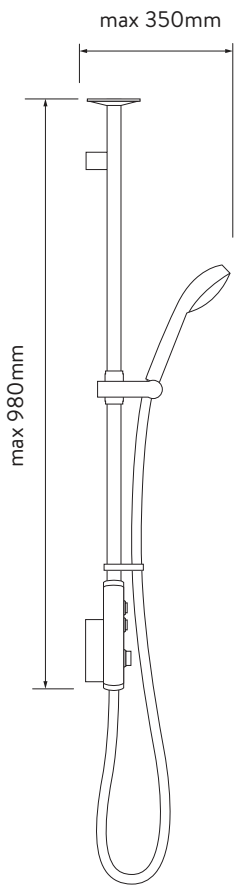

## iSYSTEM™ SMART DUAL OUTLET EXPOSED

ISD.A1.EV.  
DVFC.23

WITH ADJUSTABLE HEAD AND FIXED CEILING DRENCHER - HP/COMBI

### DIMENSIONAL DRAWINGS

Ceiling arm can be cut shorter to suit ceiling height