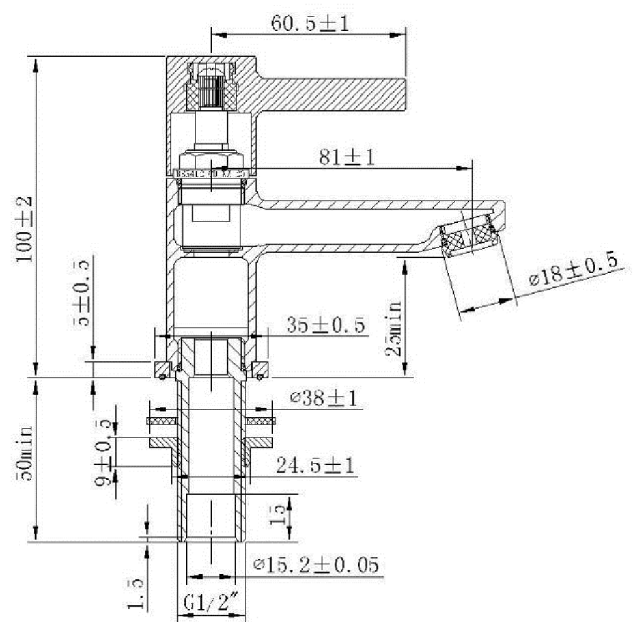

TECHNICAL DATA SHEET

Product Code: 714003

Product Description: iflo Santerno Basin Taps

Product Specification

Material:

Solid brass with a duragleam chrome finish

Fittings:

Brass back nuts

Coordinating showers available iflo Langtree 683007 or iflo

Snowdon 683004

Pressure (bar)	Hot	Cold
0.1	4.90	5.30
0.2	7.60	7.62
0.3	9.30	9.60
0.4	11.10	11.12
0.5	12.45	12.40
1	16.33	16.16
1.5	20.92	20.55
2	24.64	24.11
3	30.37	29.59
4	34.66	33.97
5	38.40	37.81