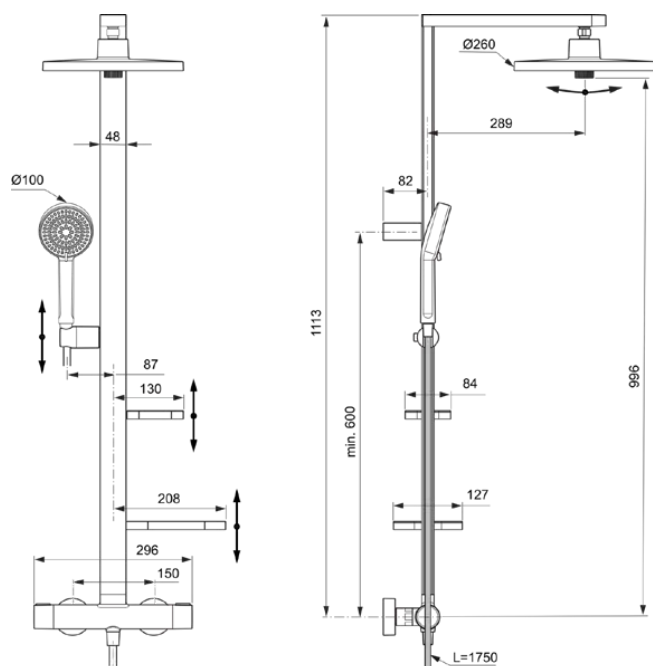

ALU+

BD579XG

Alu+ | Exposed shower system 356x501x1113 mm in matt black finish, 12.0 l/min (3 bar) | Multiple showering functions, Thermostatic function, Water & Energy savings, Core elements from Aluminum

Image & drawing

General information

Product type:	Shower systems
Sub product type:	Exposed shower system
Brand:	Ideal Standard
Suite name:	Alu+
Designer:	Palomba Serafini Associati
Colour:	XG - Matt Black
Surface finish effect:	matt
Height (mm):	1113
Width (mm):	356
Length / Projection (mm):	501
Fixing method:	Coupling nut
Net weight (kg):	4.14
EAN code:	3800861122630

Included products

BD581XG:	IDEALRAIN ALU+ | Overhead shower 260x91x260 mm in matt black finish, 12 l/min (3 bar)
BD580XG:	IDEALRAIN ALU+ | Multi function handspray 100x56x232 mm in matt black finish, 8 l/min (3 bar)
BE175XG:	IDEALRAIN | Shower hose 1750 mm in matt black finish
E951431NU:	Fast-Fixing set

Features

	Multiple showering functions		Thermostatic function
	Water & Energy savings		Core elements from Aluminum

Downloads

- [Declaration of Conformity](#)
- [Installation Guide](#)
- [Spare Parts List](#)

Product specifications

Adjustable fixing points:	Yes
Adjustable spray mode:	Yes
Amount of handles:	2
Amount of shower baskets:	0
Amount of spray modes:	2
Amount of towel bars:	0
Colour code:	XG
Colour description:	matt black
Concealed fixing:	Yes
Cool Body technology:	No
Flushing time adjustable:	No