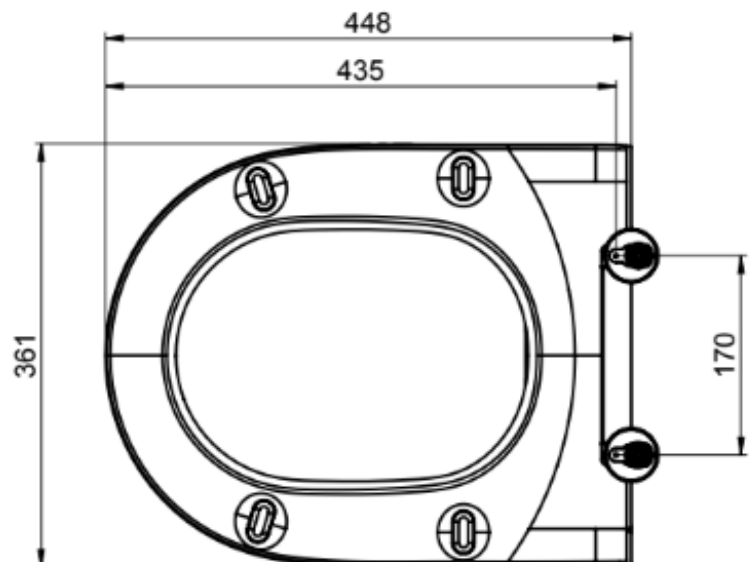

Product Code: 881754

Product Description: iflo Galene Skinny Soft Close Toilet Seat Quick release

Product Specification

Material:
Duroplast

Fittings:

Soft close hinges

Systems:
N/A

Additional Information