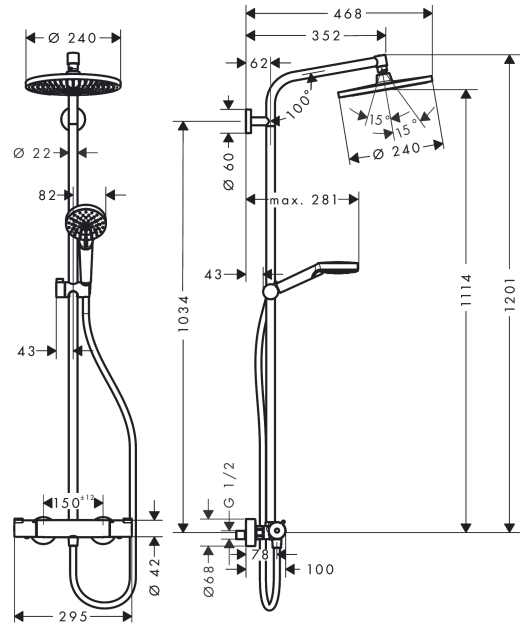

Scale drawing