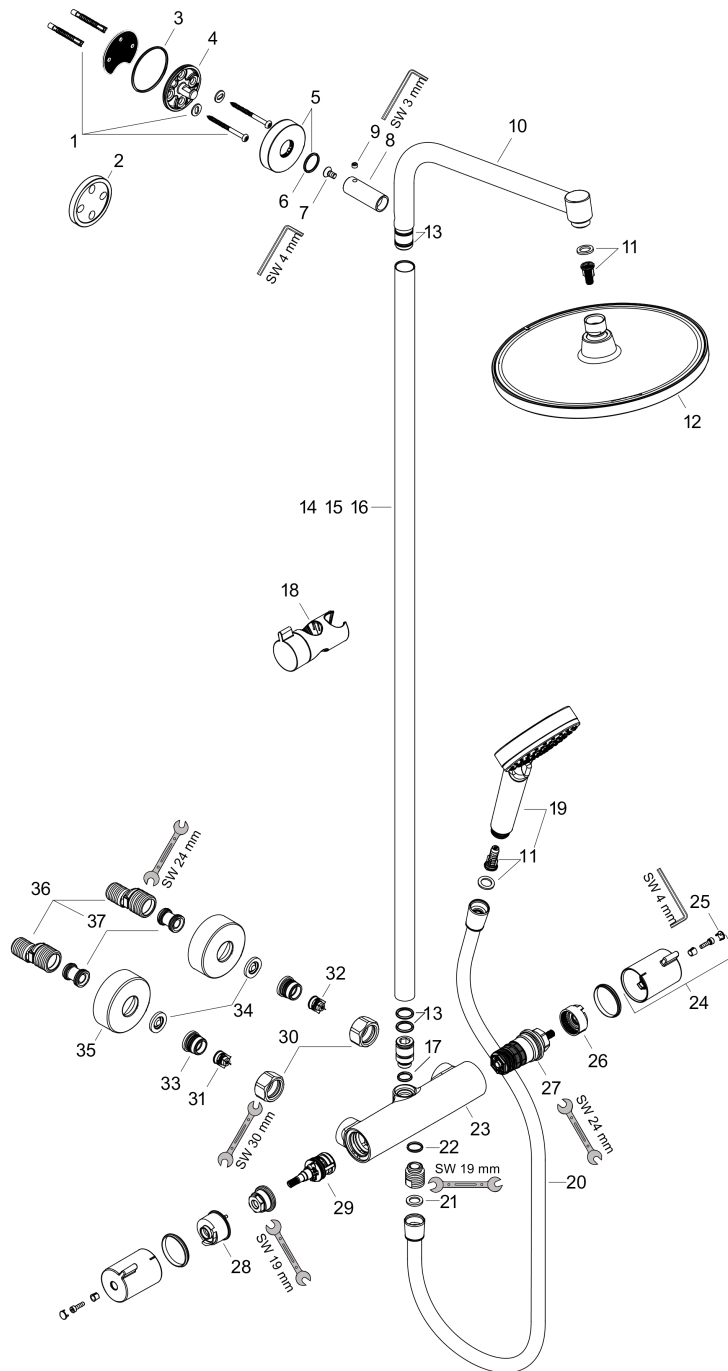

Crometta S
Showerpipe 240 1jet with thermostat
Finish: **Chrome** Article Number: **27267000**

Exploded Drawing

Year of production: >06/19

Crometta S

Showerpipe 240 1jet with thermostat

Finish: **Chrome** Article Number: **27267000**

Spare part list

Year of production: >06/19

Pos.	Description	Article Number	PC	PU
1	mounting set	96179000	4	1
2	tile-matching-disk 7 mm	95239000	5	1
3	O-Ring 50x2	98187000	1	1
4	wall flange	95688000	8	1
5	escutcheon Ø 60 mm	95692000	6	1
6	O-ring 20x2	98165000	1	1
7	screw	92137000	2	1
8	sleeve	92166000	9	1
9	hollow set screw M6x5	98447000	1	1
10	shower arm	93072000	15	1
11	filter insert	97708000	2	1
12	head shower	26723000	99	1
13	O-ring 15x2,5	98131000	1	1
14	pipe 1000 mm	96743000	12	1
15	pipe 1200 mm	95665000	12	1
16	pipe 1450 mm	96770000	18	1
17	O-ring 12x2,25	98382000	1	1
18	support, assy	92366000	9	1
19	handshower	26330400	99	1
20	shower hose Isiflex'B 1,60 m	28276000	99	1
21	seal	98058000	1	1
22	O-ring 14x2	98129000	1	1
23	Thermostat	93352000	19	1
24	handle	92836000	9	1
25	cover cap	95433000	2	1
26	safety set for temperature control	95041000	5	1
27	thermostat cartridge	94282000	15	1
28	stop ring for flow control	98674000	3	1
29	shut off unit with selector	96509000	13	1
30	set of nuts	96157000	8	1
31	non return valve (pressure-resistant up to 2 MPa)	93136000	8	1
32	non return valve	96737000	8	1
33	O-ring 17x1,5	98137000	1	1
34	filter packing	96922000	3	1
35	escutcheon Ø 68 mm	96467000	6	1
36	set of S-unions (±12 mm)	94140000	10	1
37	noise reduction	96429000	2	1