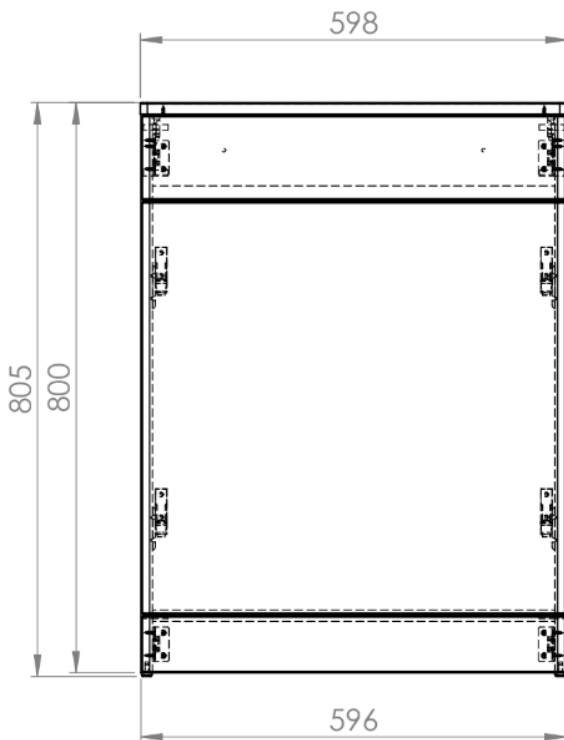

Additional Information:

- EUTR Timber Regulations Compliant.

'The information contained within this specification sheet is believed to be correct and complete at the time of creation. All photographs / drawings are as a guide only and do not necessarily represent the products available. 'City Plumbing' reserves the right to change product details and price without prior notice. E&OE.' City Plumbing is a trade name of City Plumbing Supplies Holdings Limited in Great Britain and of PTS Group Limited Northern Ireland. [04/2013]