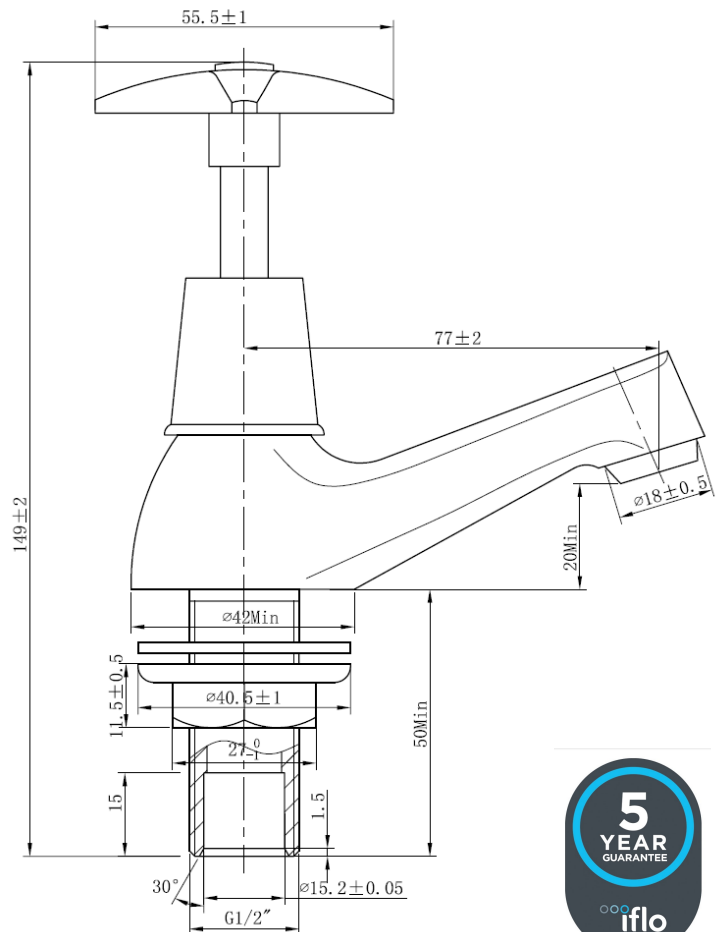

TECHNICAL DATA SHEET

Product Code: 604581

Product Description: IFLO CP CROSS HEAD BASIN TAPS PAIR

Product Specification

Material:
Solid brass with a duraglead chrome finish

Fittings:
Brass back nuts

Systems:
Suitable for high and low pressure systems
Suitable for Gravity fed systems
Suitable for Unvented systems
Suitable for Combi boilers

Additional Information

Do not clean with abrasive cleaning products

Always inspect before installation

WRAS approved on -

SKU	Pressure (bar)	Flow rate (l/m)	
		Hot	Cold
604581	0.1	7.88	7.72
	0.2	14.43	14.39
	0.3	17.02	16.92
	0.4	19.65	19.81
	0.5	22.26	22.30
	1	28.94	28.65
	1.5	35.82	35.53
	2	41.55	41.84
	3	51.01	50.72
	4	58.74	58.60
5	65.91	65.72	