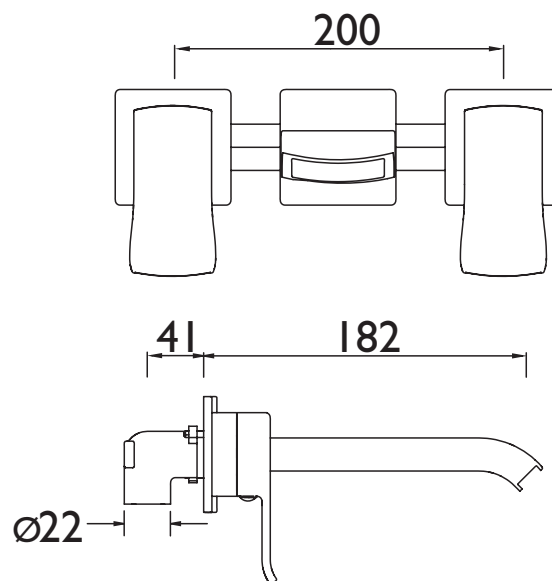

173647

DORONA WALL MOUNTED BATH FILLER CHROME

Features:

- 3 tapholes
- Brass construction
- 3/4" valve
- 5 Year Guarantee

Specification

Style:	Contemporary
Product Type:	Bathroom Taps
Finish/Colour:	Chrome
Main Construction Material:	Brass
Mount Type:	Wall Mounted
Handle Type:	Lever
Connection Inlet:	22mm Compression Threaded Tail
Number of Tap Holes:	3
Valve/Cartridge Type:	3/4" Ceramic Disc Valves
Plumbing System Requirements:	All
Working Pressure Range:	Min. 0.5 Bar, Max. 5.0 Bar
Maximum Hot Water Temperature: °C	60
Maximum Dynamic Pressure: (bar)	5
Maximum Static Pressure: (bar)	10
Flow Type:	Single
Isolation Included:	No

Dimensions (measurements in mm)

Flow Rates (l/min)

System Pressure (bar)	0.2	0.5	1	2	3	5
173647	-	22.4	32.5	45.2	55.4	71.4