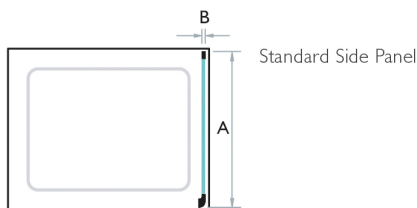

PRODUCT TYPE:
Side Panels

FEATURES:

- Use with Kudos Original Pivot, Sliding or Bi-Fold doors to make a corner enclosure
- British Made & Guaranteed for Life against material or manufacturing defects
- Left or Right Hand fitting
- Toughened safety glass with Life-shield protection
- 1850mm High
- 20mm adjustment for out of true walls

original
Enclosure Panels

Standard Side Panel

Special Side Panel

Size Options	Adjustment mm	Dimension mm
	A	B
700 Standard Side Panel	672-687	17
760 Standard Side Panel	732-747	17
800 Standard Side Panel	772-787	17
900 Standard Side Panel	872-887	17
700 Special Side Panel for use with 1200 Bowed Sliding Doors	685-700	17
800 Special Side Panel for use with 800 & 900 Bowed Pivot Doors	785-800	17

Panel Height – 1850mm – excluding tray

PANELS ARE UNHANDED & CAN BE FITTED TO EITHER SIDE OF THE DOOR

Product Code	Type and Size
571993	KUDOS ORIGINAL SIDE PANEL 700mm 3SP70S
573641	KUDOS ORIGINAL SIDE PANEL 760mm 3SP76S
571965	KUDOS ORIGINAL SIDE PANEL 800mm 3SP80S
571922	KUDOS ORIGINAL SIDE PANEL 900mm 3SP90S
574792	KUDOS ORIGINAL SIDE PANEL FOR BOWED SLIDING DOORS 700mm 3SPB70S
689025	KUDOS ORIGINAL SIDE PANEL FOR BOWED PIVOT DOORS 800mm 3SPB80S
574819	KUDOS ORIGINAL WALL POST EXTENSION PROFILE FOR SIDE PANEL SOSPS