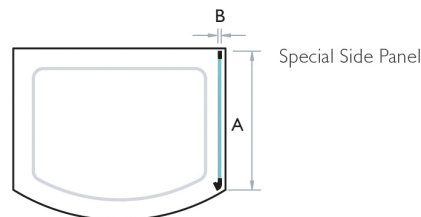

PRODUCT TYPE:
Side Panels

FEATURES:

- Use with Kudos Original Pivot, Sliding or Bi-Fold doors to make a corner enclosure
- British Made & Guaranteed for Life against material or manufacturing defects
- Left or Right Hand fitting
- Toughened safety glass with Life-shield protection
- 1850mm High
- 20mm adjustment for out of true walls

original
Enclosure Panels

Standard Side Panel

Special Side Panel

Size Options	Adjustment mm	Dimension mm
	A	B
700 Standard Side Panel	672-687	17
760 Standard Side Panel	732-747	17
800 Standard Side Panel	772-787	17
900 Standard Side Panel	872-887	17
700 Special Side Panel for use with 1200 Bowed Sliding Doors	685-700	17
800 Special Side Panel for use with 800 & 900 Bowed Pivot Doors	785-800	17

Panel Height – 1850mm – excluding tray

PANELS ARE UNHANDED & CAN BE FITTED TO EITHER SIDE OF THE DOOR

Product Code	Type and Size
571993	KUDOS ORIGINAL SIDE PANEL 700mm 3SP70S
573641	KUDOS ORIGINAL SIDE PANEL 760mm 3SP76S
571965	KUDOS ORIGINAL SIDE PANEL 800mm 3SP80S
571922	KUDOS ORIGINAL SIDE PANEL 900mm 3SP90S
574792	KUDOS ORIGINAL SIDE PANEL FOR BOWED SLIDING DOORS 700mm 3SPB70S
689025	KUDOS ORIGINAL SIDE PANEL FOR BOWED PIVOT DOORS 800mm 3SPB80S
574819	KUDOS ORIGINAL WALL POST EXTENSION PROFILE FOR SIDE PANEL SOSPS