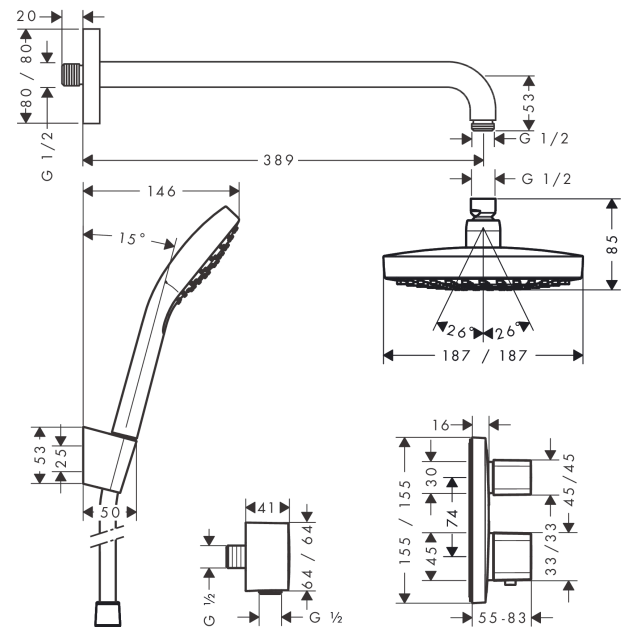

## Croma Select E

Design shower set for concealed installation 180 2jet with Ecostat E thermostat

Finish: **Chrome** Article Number: **27294000**

#### product features

- consists of: overhead shower, hand shower, shower thermostat, basic set, shower arm, shower holder, wall outlet, shower hose
- shower head size: 187 x 187 mm
- spray type overhead shower: Rain, IntenseRain
- spray type hand shower: Rain
- maximum flow rate at 3 bar: 17 l/min
- max. operating pressure: 6 bar
- thermostat: Ecostat E
- pivot connector prevents hose from tangling

### Scale drawing

**Croma Select E**

**Design shower set for concealed installation 180 2jet with Ecostat E thermostat**

Finish: **Chrome** Article Number: **27294000**

**Exploded Drawing**

Year of production: >06/15

**Croma Select E**

**Design shower set for concealed installation 180 2jet with Ecostat E thermostat**

Finish: **Chrome** Article Number: **27294000**

**Spare part list**

Year of production: >06/15

Pos.	Description	Article Number	PC	PU
1	shower arm	27446000	99	1
2	head shower	26524000	99	1
3	handshower	26814400	99	1
4	shower hose Isiflex'B 1,25 m	28272000	99	1
5	shower holder	28331000	99	1
6	Fixfit Hose Connection	26457000	99	1
7	Thermostat	15708000	99	1
8	concealed item	01800180	99	1
a	brake disc	92469000	3	1