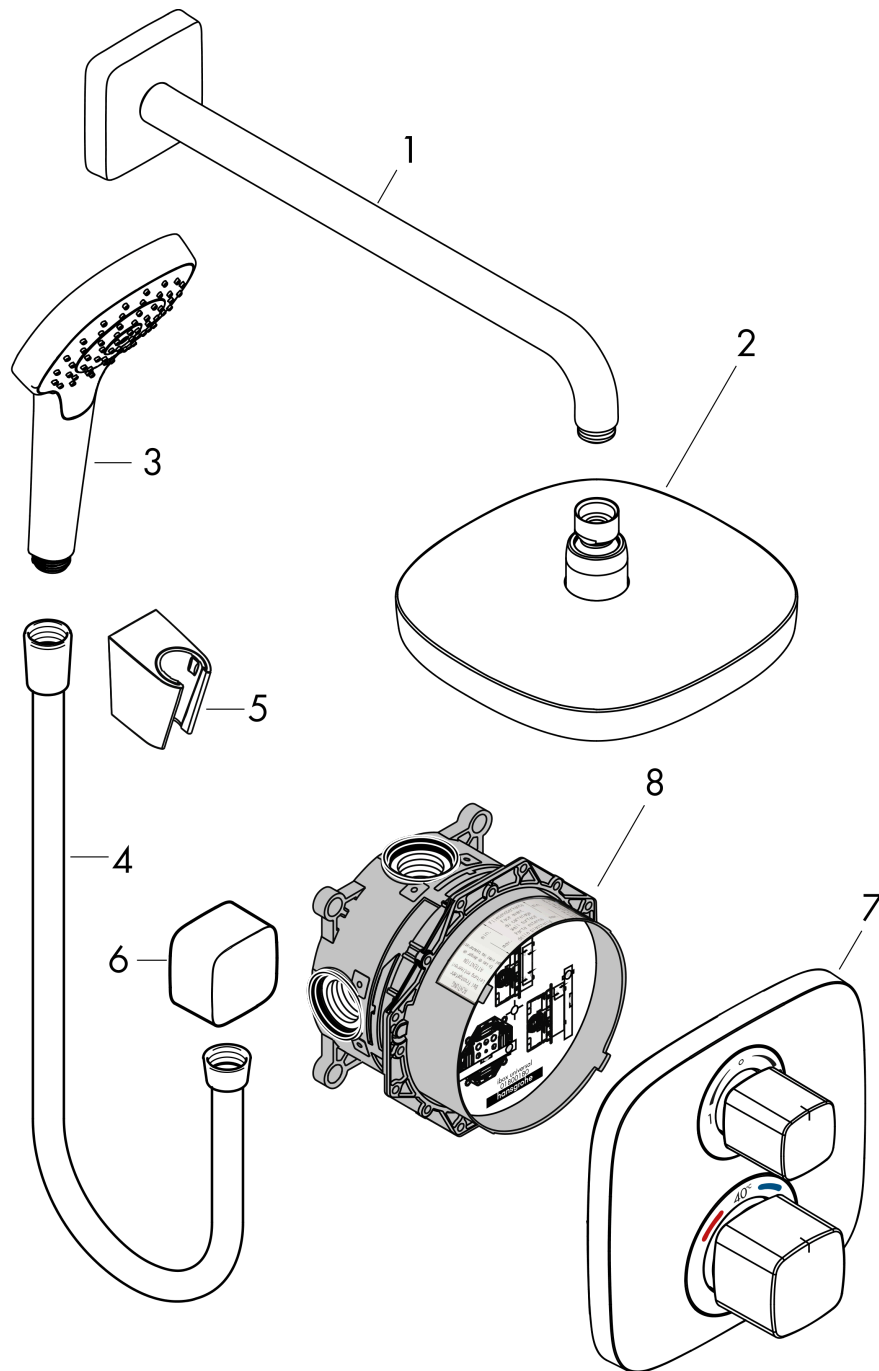

#### product features

- consists of: overhead shower, hand shower, shower thermostat, basic set, shower arm, shower holder, wall outlet, shower hose
- shower head size: 187 x 187 mm
- spray type overhead shower: Rain, IntenseRain
- spray type hand shower: Rain
- maximum flow rate at 3 bar: 17 l/min
- max. operating pressure: 6 bar
- thermostat: Ecostat E
- pivot connector prevents hose from tangling

### Product image

### Scale drawing

**Croma Select E**

**Design shower set for concealed installation 180 2jet with Ecostat E thermostat**

Finish: **Chrome** Article Number: **27294000**

**Exploded Drawing**

Year of production: >06/15

**Croma Select E**

**Design shower set for concealed installation 180 2jet with Ecostat E thermostat**

Finish: **Chrome** Article Number: **27294000**

**Spare part list**

Year of production: >06/15

Pos.	Description	Article Number	PC	PU
1	shower arm	27446000	99	1
2	head shower	26524000	99	1
3	handshower	26814400	99	1
4	shower hose Isiflex'B 1,25 m	28272000	99	1
5	shower holder	28331000	99	1
6	Fixfit Hose Connection	26457000	99	1
7	Thermostat	15708000	99	1
8	concealed item	01800180	99	1
a	brake disc	92469000	3	1