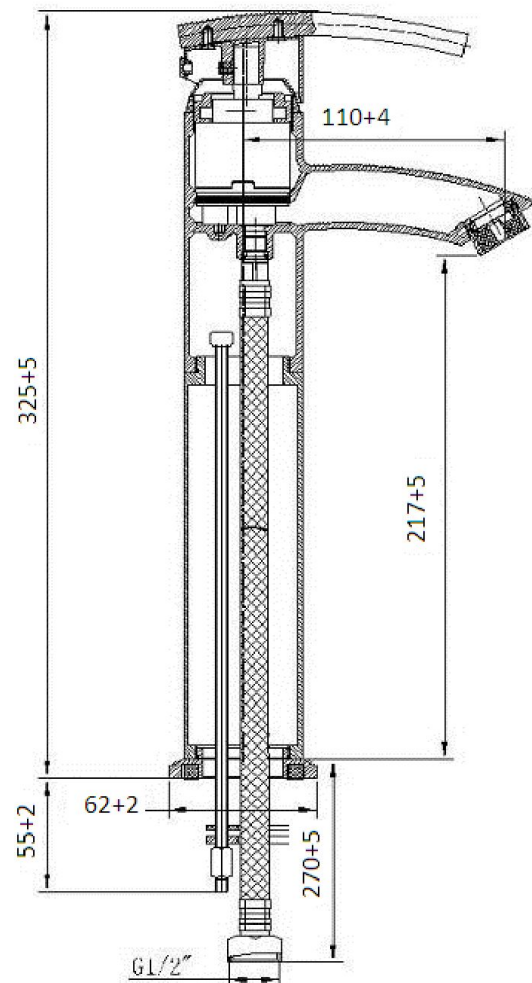

TECHNICAL DATA SHEET

Product Code: 724741

Product Description: iflo Garda Tall Basin Mixer

Product Specification

Material:

Solid brass with a duragleam chrome finish

Fittings:

Brass back nuts

Systems:

Suitable for high and low pressure systems

Suitable for Gravity fed systems

Suitable for Unvented systems

Suitable for Combi boilers

Additional Information

WRAS approved

Coordinating showers available iflo Snowdon 683004 or iflo Langtree 683007

Pressure (bar)	Flow rate (l/m)				
	Hot		Cold	Mixer	
	Eco	Full	Eco	Eco	Full
0.3	4.26	5.84	4.34	3.74	6.64
0.4	5.04	6.86	5.18	4.40	7.86
0.5	5.74	7.76	5.88	5.28	8.96
1	8.30	10.80	8.46	7.60	13.10
1.5	10.47	13.75	10.58	9.75	16.08
2	11.75	15.76	12.00	11.20	18.90
3	14.61	19.49	14.77	13.85	22.28
4	16.91	22.64	16.89	15.90	26.10
5	18.95	25.79	18.81	17.70	30.06