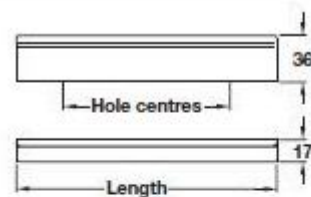

TECHNICAL DATA SHEET

Product Code: 319218

Product Description: iflo Matt Black Profile Handle 200mm

Product Specification

Material:
Metal powder coated

Fittings:
Screws

Systems:
N/A

Additional Information

Always inspect before installation

Do not use abrasive cleaning products

Length	Hole centres	Cat. No.
Matt black		
200 mm	128 mm	126.45.355