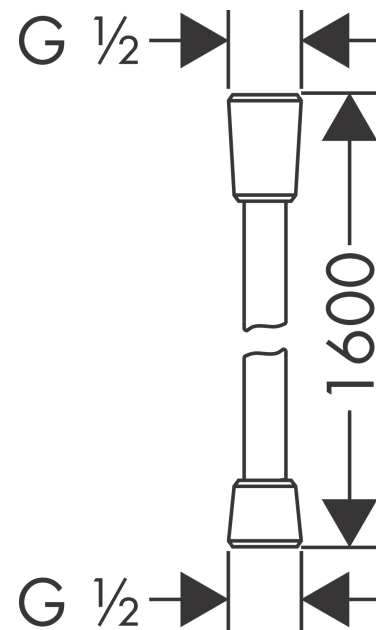

**Isiflex**

**Shower hose 160 cm**

Finish: **Chrome** Article Number: **28276000**

**Description**

**product features**

- high-quality shower hose
- with plastic coating, easy to clean
- shower hose length: 1.60 m
- pivot connector prevents hose from tangling
- kink-protected
- nuts shower hose: conical nut on both ends
- connection thread: G 1/2

**Design awards**

reddot winner 2020

reddot winner 2021

**Certificates / Sustainability**

**Product image**

**Scale drawing**

Isiflex  
 Shower hose 160 cm  
 Finish: **Chrome** Article Number: **28276000**

Exploded Drawing

Year of production: >12/00

**Isiflex**

**Shower hose 160 cm**

Finish: **Chrome** Article Number: **28276000**

**Spare part list**

Year of production: >12/00

Pos.	Description	Article Number	PC	PU
1	seal	98058000	1	1