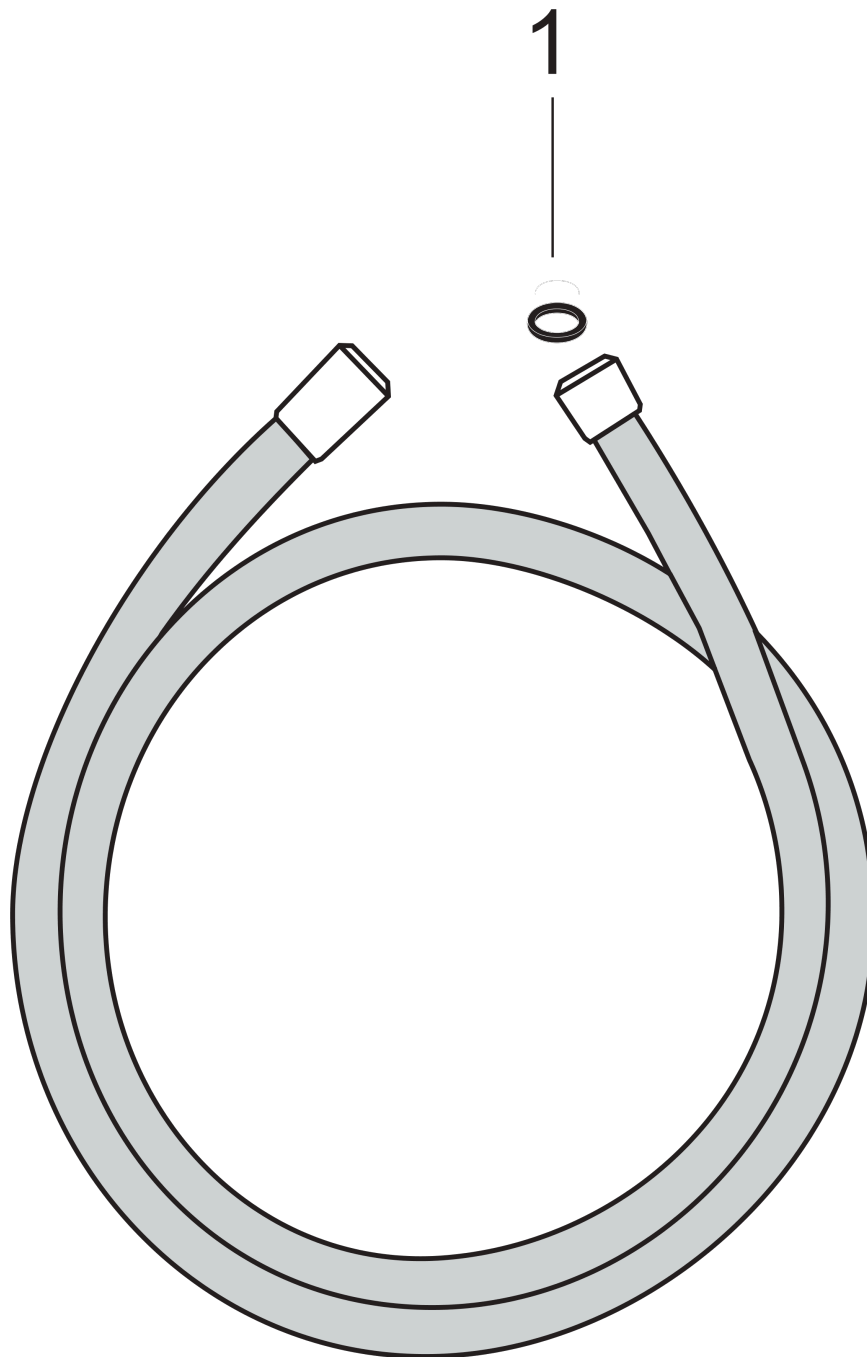

**Isiflex**

**Shower hose 160 cm**

Finish: **Chrome** Article Number: **28276000**

**Description**

**product features**

- high-quality shower hose
- with plastic coating, easy to clean
- shower hose length: 1.60 m
- pivot connector prevents hose from tangling
- kink-protected
- nuts shower hose: conical nut on both ends
- connection thread: G 1/2

**Design awards**

reddot winner 2020

reddot winner 2021

**Certificates / Sustainability**

**Product image**

**Scale drawing**

Isiflex  
 Shower hose 160 cm  
 Finish: **Chrome** Article Number: **28276000**

Exploded Drawing

Year of production: >12/00

**Isiflex**

**Shower hose 160 cm**

Finish: **Chrome** Article Number: **28276000**

**Spare part list**

Year of production: >12/00

Pos.	Description	Article Number	PC	PU
1	seal	98058000	1	1