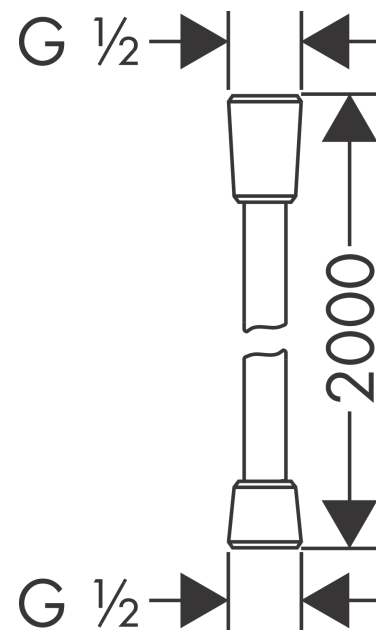

Isiflex

Shower hose 200 cm

Finish: **Chrome** Article Number: **28274000**

Description

product features

- high-quality shower hose
- with plastic coating, easy to clean
- shower hose length: 2.00 m
- pivot connector prevents hose from tangling
- kink-protected
- nuts shower hose: conical nut on both ends
- connection thread: G 1/2

Certificates / Sustainability

Product image

Scale drawing

Isiflex
Shower hose 200 cm
Finish: **Chrome** Article Number: **28274000**

Exploded Drawing

Year of production: >12/00

Isiflex

Shower hose 200 cm

Finish: **Chrome** Article Number: **28274000**

Spare part list

Year of production: >12/00

Pos.	Description	Article Number	PC	PU
1	seal	98058000	1	1